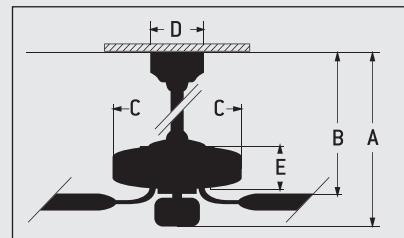

## SPECS

- Blade Sweep Option. . . . .44", 52", 54", 56"
- Number of Blades . . . . .5
- Blade Pitch . . . . .14°
- Motor Size (MM) . . . . .188 x 15
- AMPS (HI Speed) . . . . .<1
- Watts (HI Speed) . . . . .71
- Shipping Wt. (lbs.) . . . . .19.4
- CU. FT. in Carton . . . . .1.53
- Airflow\*  
(Cubic Feet Per Minute) . . . . . 6,131
- Airflow Efficiency\*  
(CFM Per Watt) . . . . . .85

## CEILING DROP DIMENSIONS

- A: 2" DR - 11.5"
- A: 6" DR - 15.5"
- C: 11.5"
- E: 4.5"
- B: 2" DR - 9.75"
- B: 6" DR - 13.75"
- D: 5.125"
- DR = Downrod

"Compare: 36" to 48" ceiling fans have airflow efficiencies ranging from approximately 71 to 86 cubic feet per minute per watt at high speed."