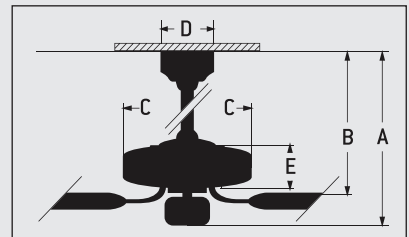

Sedona Clay Pavilion with 54" Premier Hand-Scraped Teak Blades | Model **PV52SC**
 Blade **B554P-TK7**
 Light **Shown with Blank-Out Hub**

Pavilion

FEATURES

- Heavy-Duty, 3 Speed Reversible Motor
- 4" and 6" Downrods (Included)
- Limited Lifetime Warranty
- Blades Sold Separately
- Integrated Light Kit (2-60W Candelabra Bulbs Included)
- TCS Remote Control (Included)
- TCS-Plus Wall Control Available (Optional)
- Matching Finish Blank-Out Hub for Non-Light Kit Use (Included)
- Suitable for Damp Locations

SPECS

- Blade Sweep Option. 44", 52", 54", 56"
- Number of Blades 5
- Blade Pitch 14°
- Motor Size (MM). 188 x 15
- AMPS (HI Speed). <1
- Watts (HI Speed) 78
- Shipping Wt. (lbs.) 21.9
- CU. FT. in Carton 2.46
- Airflow* (Cubic Feet Per Minute). 6,149
- Airflow Efficiency* (CFM Per Watt). 78

CEILING DROP DIMENSIONS

- A: 4" DR - 16.75"
- A: 6" DR - 18.75"
- C: 11.5"
- E: 4.75"
- B: 4" DR - 9.0"
- B: 6" DR - 11.0"
- D: 5.875"
- DR = Downrod

"Compare: 36" to 48" ceiling fans have airflow efficiencies ranging from approximately 71 to 86 cubic feet per minute per watt at high speed."