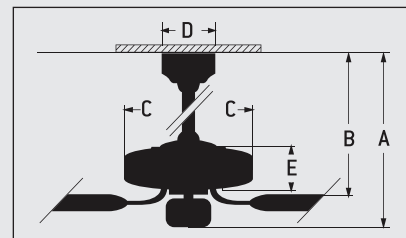

SPECS

- Blade Sweep Option.30"
- Number of Blades5
- Blade Pitch25°
- Motor Size (MM).153 x 8
- AMPS (HI Speed).<1
- Watts (HI Speed)46
- Shipping Wt. (lbs.)13.71
- CU. FT. in Carton1
- Airflow*
(Cubic Feet Per Minute)2,287
- Airflow Efficiency*
(CFM Per Watt) 50

CEILING DROP DIMENSIONS

- A: 2" DR - 10.25"
- B: 2" DR - 8.0"
- A: 6" DR - 14.25"
- B: 6" DR - 12.0"
- C: 9.0"
- D: 5.875"
- E: 3.25"
- DR = Downrod

"Compare: 36" to 48" ceiling fans have airflow efficiencies ranging from approximately 71 to 86 cubic feet per minute per watt at high speed."