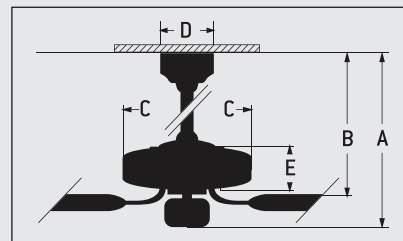

## SPECS

- Blade Sweep Option. . . . .52"
- Number of Blades . . . . .5
- Blade Pitch . . . . .12°
- Motor Size (MM) . . . . .153 x 15
- AMPS (HI Speed) . . . . .<1
- Watts (HI Speed) . . . . .55
- Shipping Wt. (lbs.) . . . . .21.67
- CU. FT. in Carton . . . . .2.39
- Airflow\* (Cubic Feet Per Minute) . . . . . 4,953
- Airflow Efficiency\* (CFM Per Watt) . . . . . 89

## CEILING DROP DIMENSIONS

A: 6" DR - 16.0" (31.5" with Net)      B: 6" DR - 12.75"  
 C: 14.25"                                      D: 7.25"  
 E: 9.5"    DR = Downrod

"Compare: 49" to 60" ceiling fans have airflow efficiencies ranging from approximately 51 to 176 cubic feet per minute per watt at high speed."