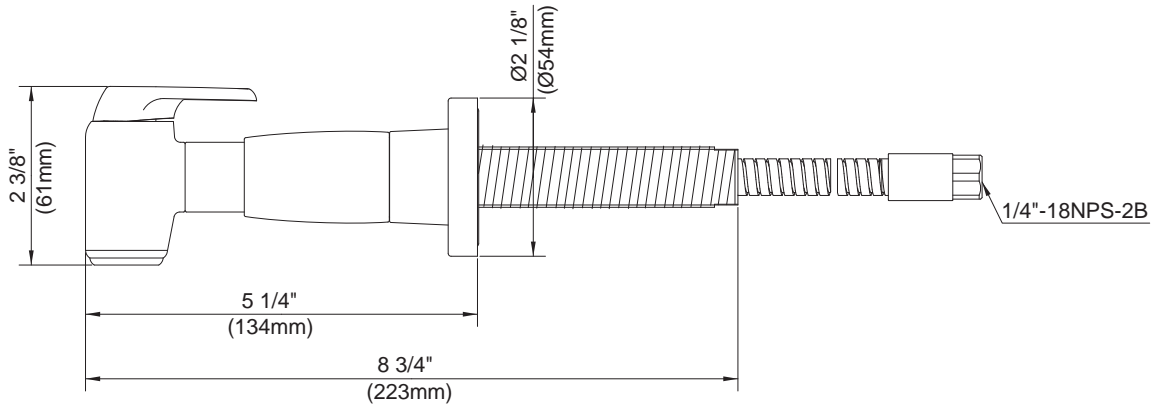

BOR - SPR
Bordeaux Side Spray

SBH - SPR
South Beach Kitchen Spray

Available Colors & Finish

- Antique Copper
- Oil Rub Bronze

Available Colors & Finish

- Brushed Nickel
- Polished Chrome

BOR - SPR

SBH - SPR