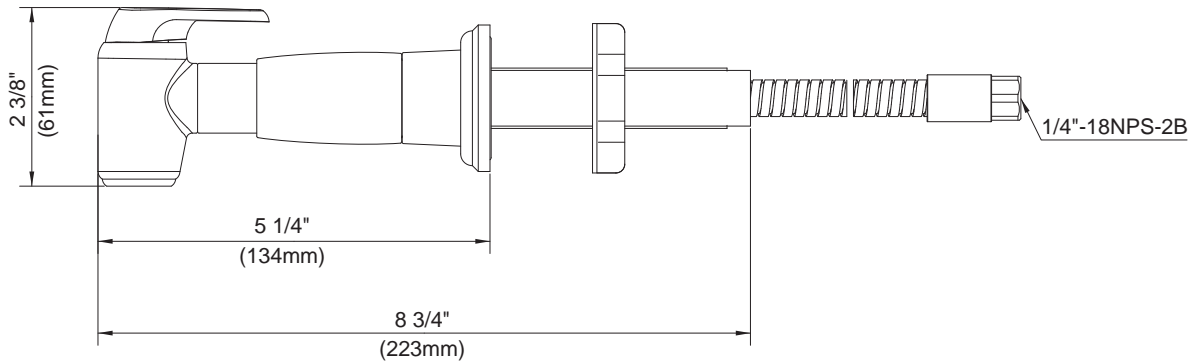

BOR - SPR
Bordeaux Side Spray

SBH - SPR
South Beach Kitchen Spray

Available Colors & Finish

- Antique Copper
- Oil Rub Bronze

Available Colors & Finish

- Brushed Nickel
- Polished Chrome

BOR - SPR

SBH - SPR