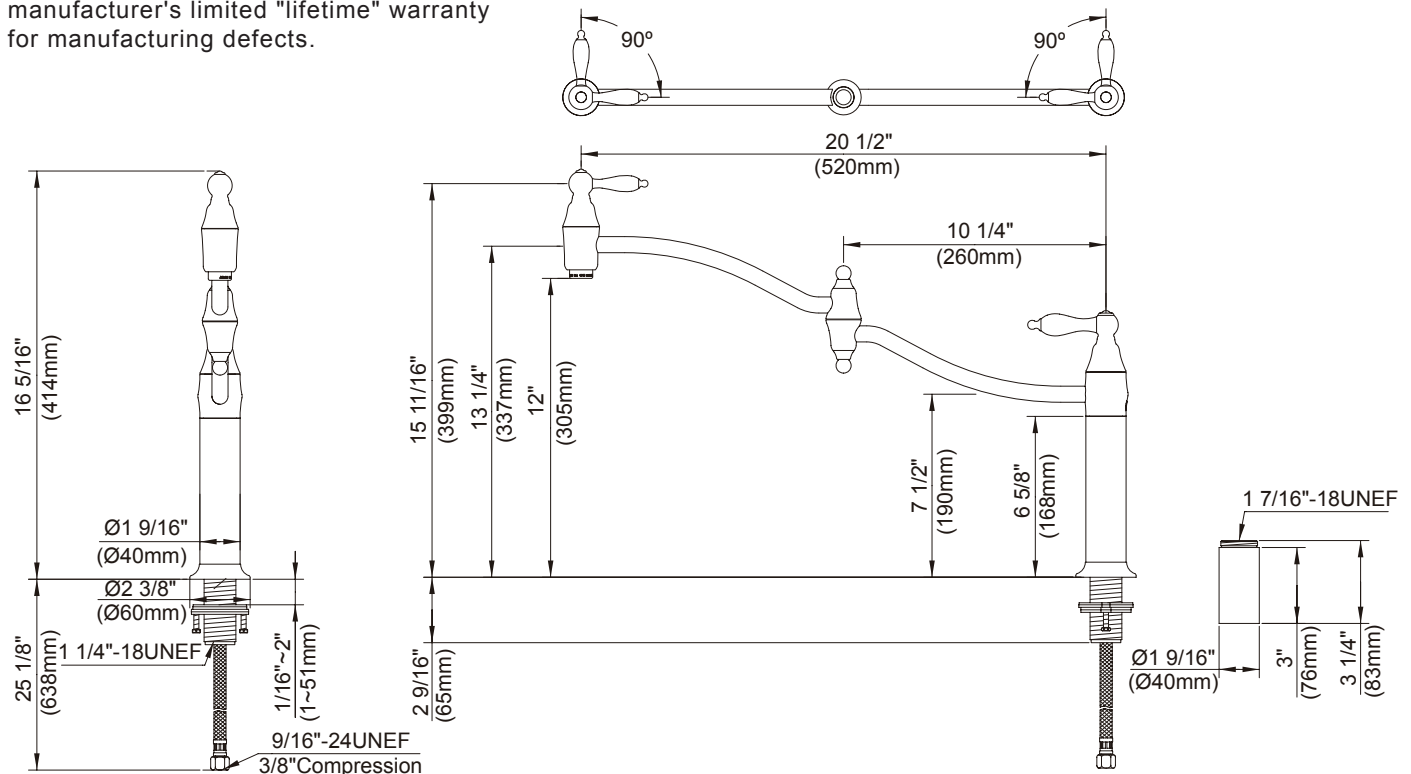

Warranty

Danze products are covered by a manufacturer's limited "lifetime" warranty for manufacturing defects.