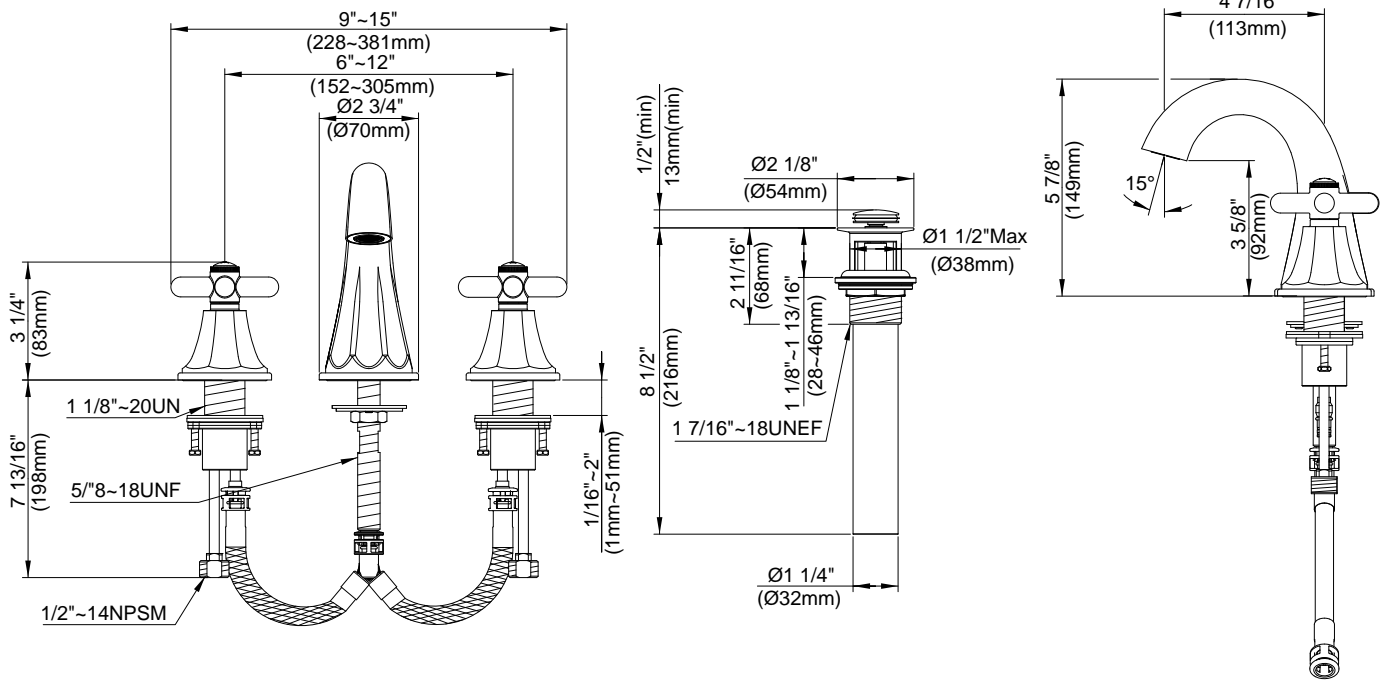

Submittal Information:

Job Name: _____
Contractor: _____

Location: _____
Contact #: _____