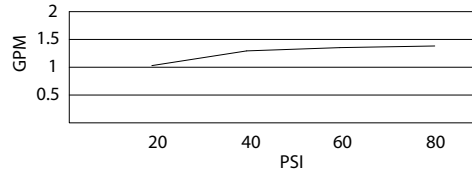

SPECIFICATIONS

BRANDYWOOD™ TWO HANDLE WIDESPREAD LAVATORY FAUCET

Model

D304266 (Replaces D314466 series)

Description

- Ceramic disc valve
- 6" high spout, 4 1/2" spout length
- Metal touch down drain assembly
- 3 hole mount
- Cross handles

Standards

- UPC/cUPC
- NSF 61-9
- Energy policy act of 1992

- ASME A112.18.1

- CSA B125

- Meets CA AB-1953

Less than 0.25% lead content

Warranty

Danze products are covered by a manufacturer's limited "lifetime" warranty for manufacturing defects.

Flow Rate

Finishes Available

- Chrome
- Other: Refer to Price List for additional finish