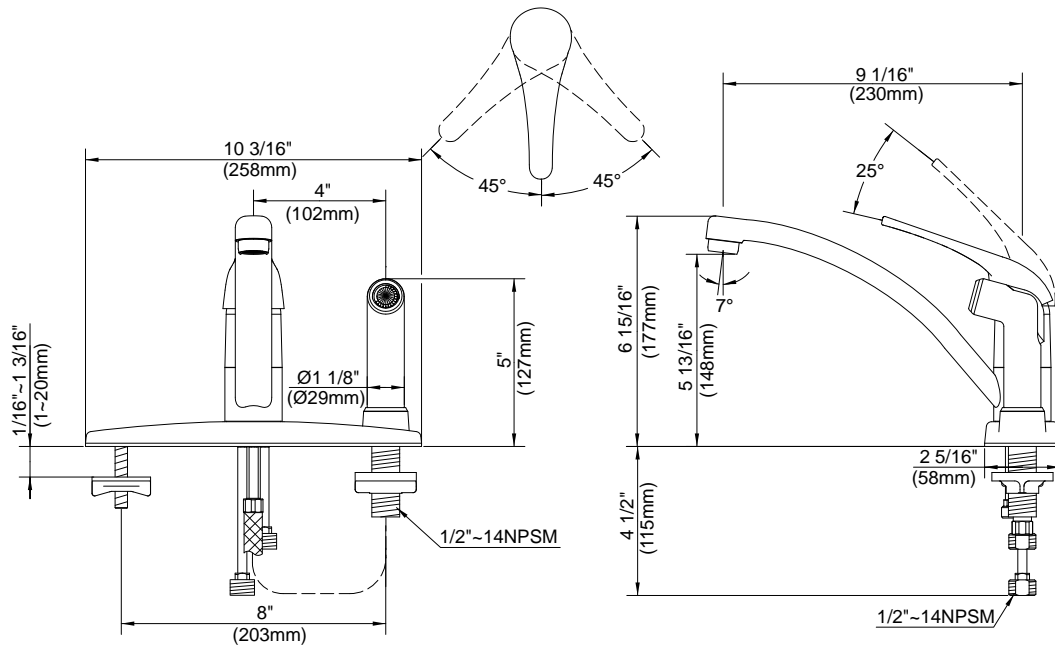

Warranty

Danze products are covered by a manufacturer's limited "lifetime" warranty for manufacturing defects.