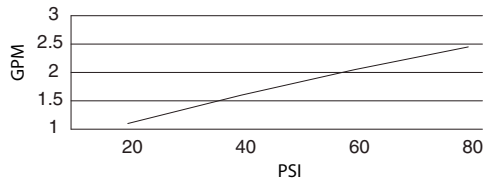

SPECIFICATIONS

MELROSE™ SINGLE HANDLE KITCHEN FAUCET

Model

D405612

Description

- Ceramic disc valve
- 7" high spout, 9" spout length
- Matching spray
- 3 hole mount

Flow Rate

Standards