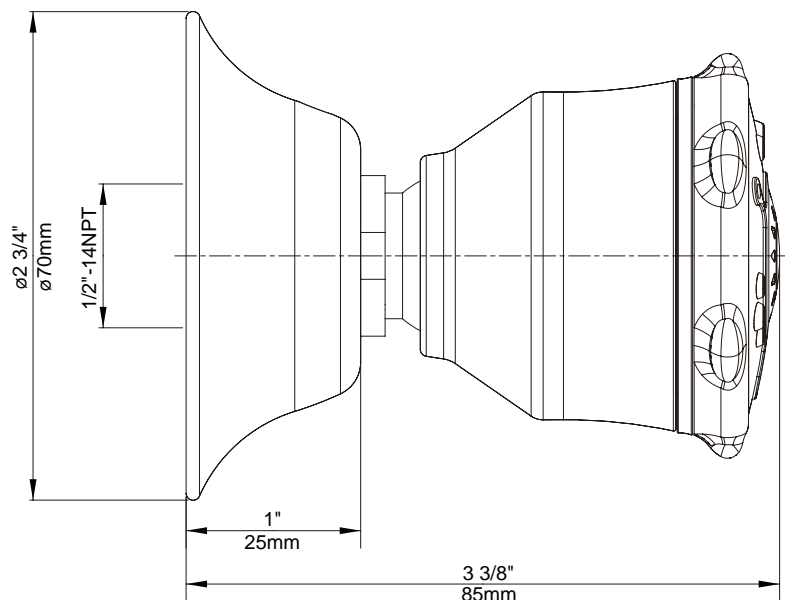

Specific Features: _____ Submitted Model No.: _____

SD460160/03-06.01