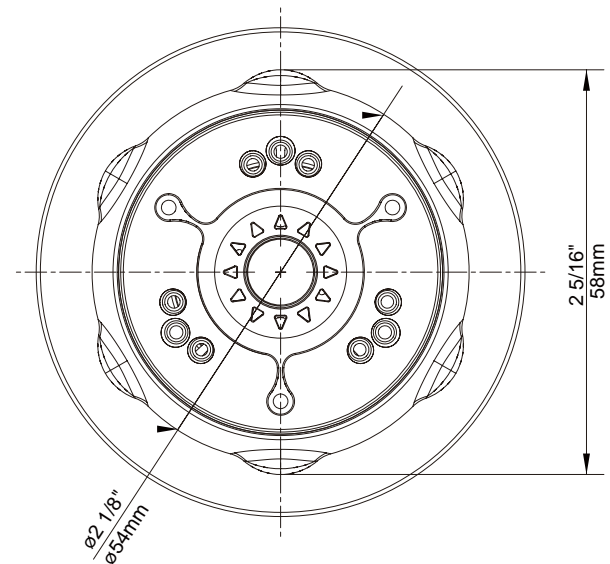

Specific Features: _____ Submitted Model No.: _____

SD460160/03-06.01