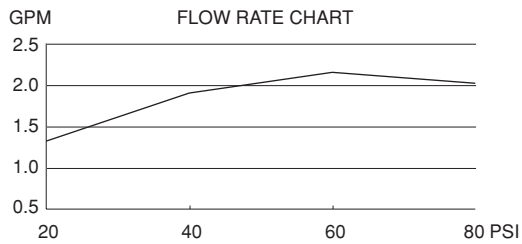

MULTI-FUNCTION WALL MOUNT BODY SPRAYS

Description

- Multi-function settings include massage pulse and spray
- Adjustable, ball mount body sprays allow individual positioning of each spray
- 1/2" IPS female connection

Flow & Valving

D460160

Available Colors & Finish

- Chrome
- Antique Copper (AC)
- Brushed Nickel (BN)
- Satin Black (BS)
- Polished Brass (PBV)
- Oil Rub Bronze (RB)

Standards

- ASME A112.18.1
- CSA B125
- ASSE 1016
- Listed IAPMO/UPC

Warranty

Danze faucets are covered by a manufacturer's limited "lifetime" warranty for manufacturing defects.