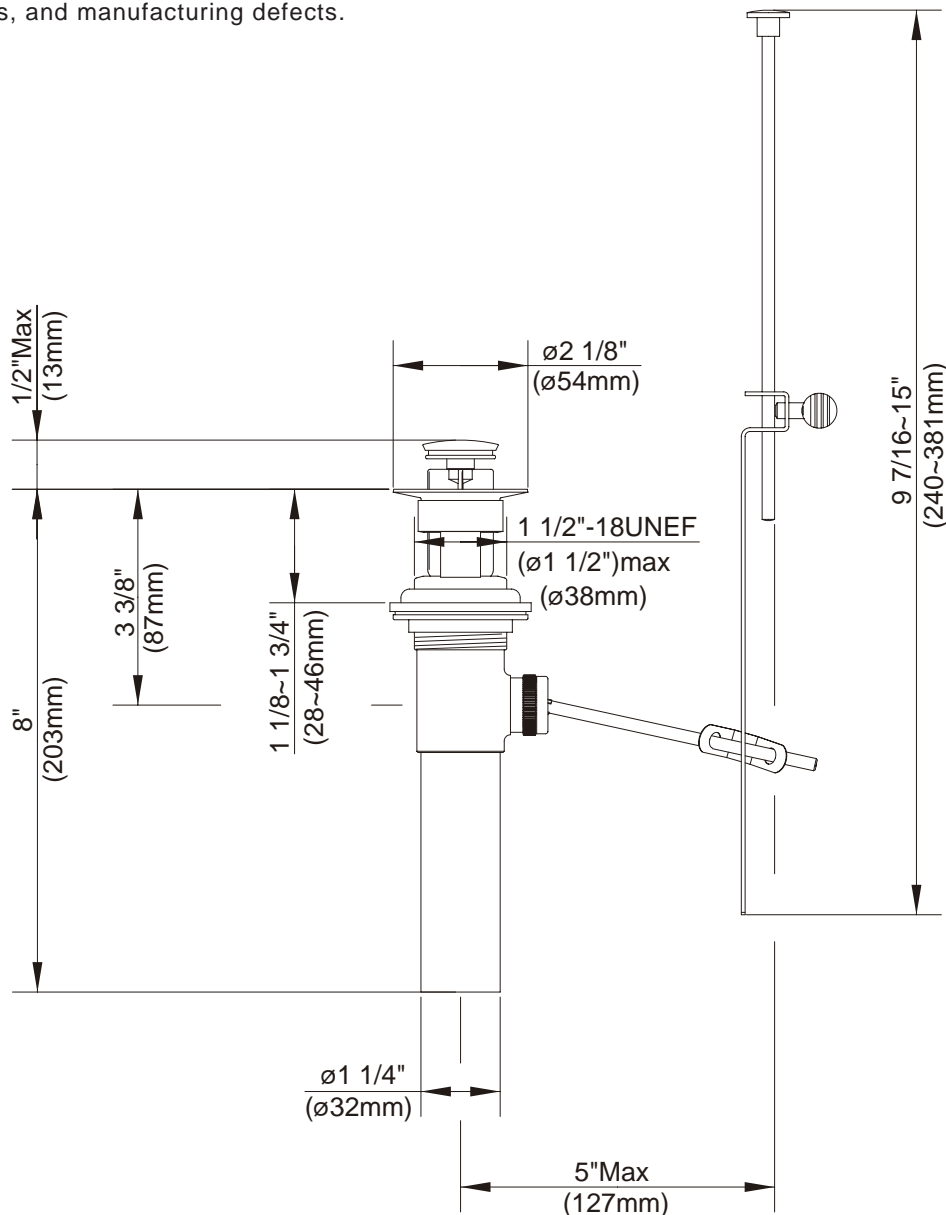

BRASS POP UP DRAIN ASSEMBLY

Description

- 1 1/2" Solid brass pop up drain
- With lift rod & overflow holes

Standards

- ASME A112.18.1M
- CSA B125

Warranty

Danze products are covered by a manufacturer's limited "lifetime" warranty on finish, leaks, and manufacturing defects.

D495002

Available Colors & Finish

- Chrome
- Polished Brass (PBV)
- Brushed Nickel (BN)
- Oil Rub Bronze (RB)

Specific Features: _____ Submitted Model No.: _____

SD495002/03-08.01