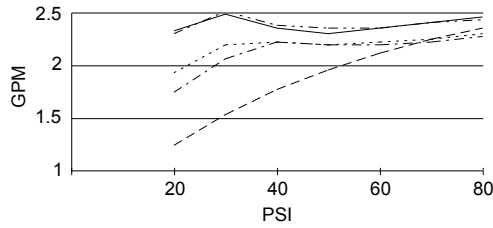

SPECIFICATIONS

505 FIVE-FUNCTION HANDSHOWER

Model

D462023

Description

- 5 functions: wide, centerjet, aeration, massage and wide + centerjet
- Easy clean jets
- Maximum flow rate 2.5 gpm @ 80 psi

Standards

- UPC/cUPC
- Energy Policy Act of 1992

Flow Rate