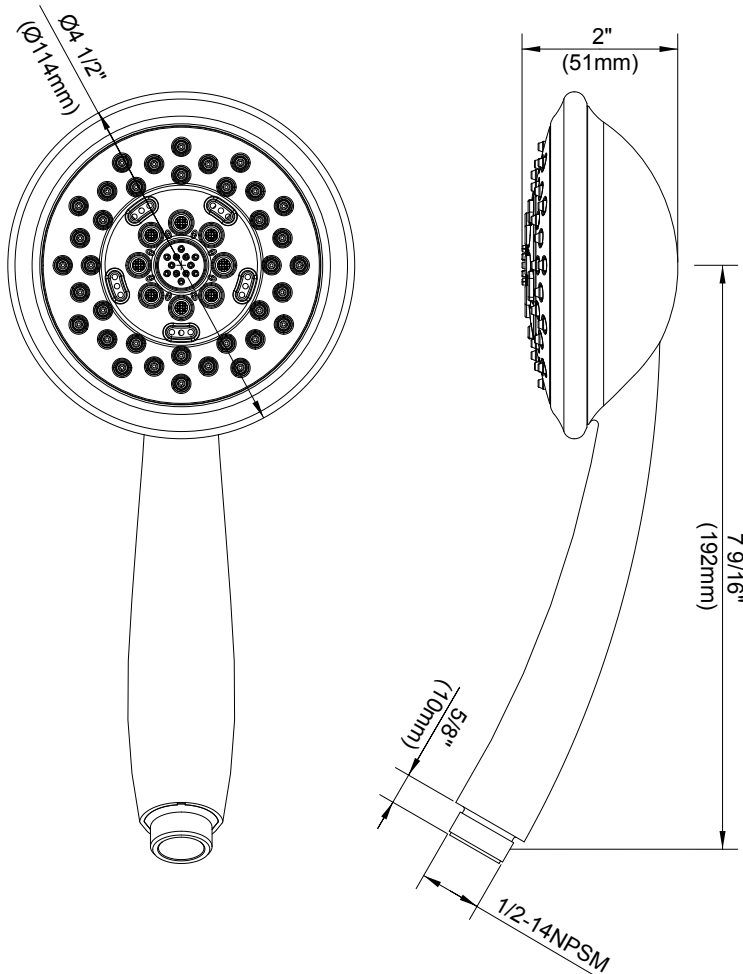

Finishes Available

- Chrome
- Other: Refer to Price List for additional finish