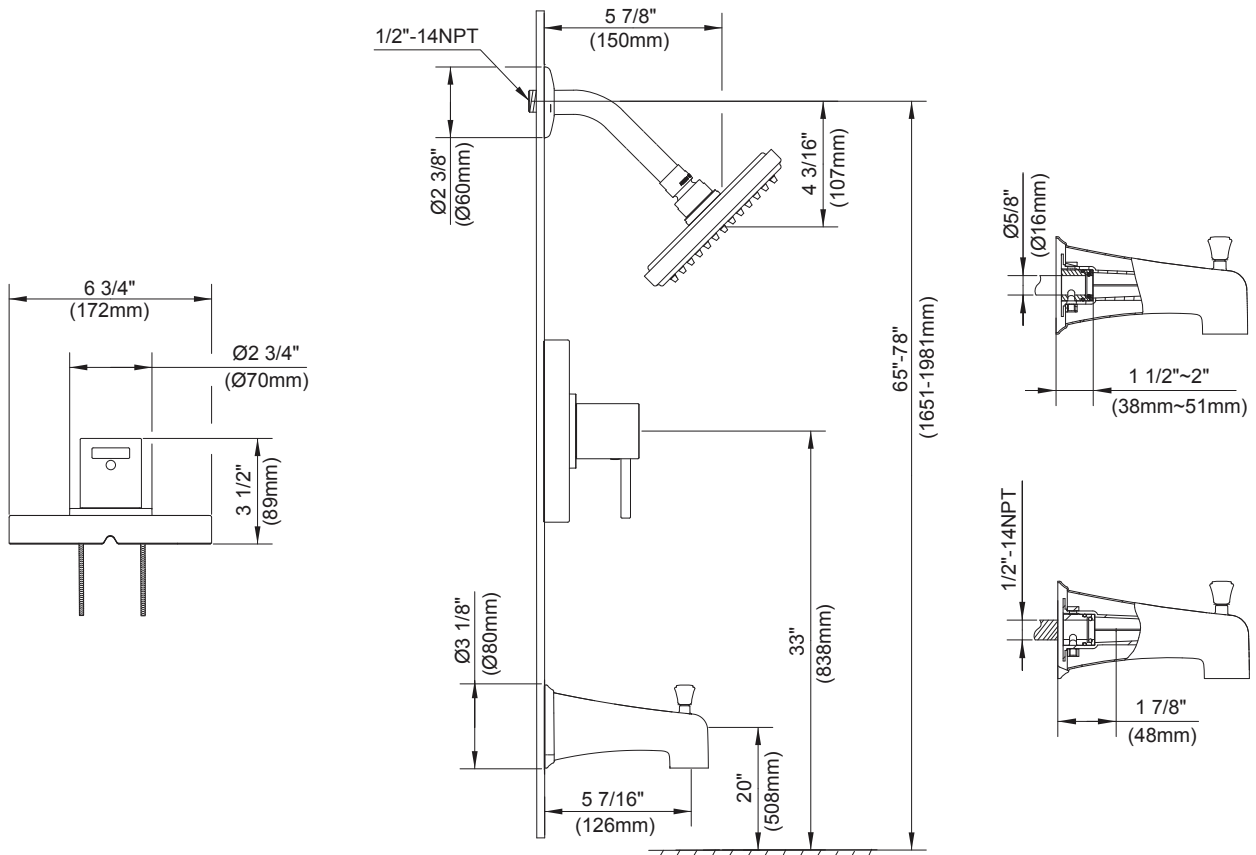

Finishes Available

- Chrome
- Other: Refer to Price List for additional finish