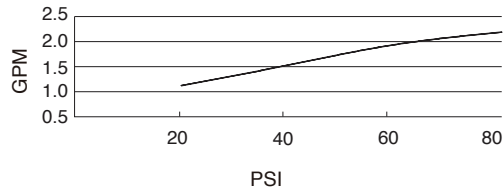

SPECIFICATIONS

REEF™ TRIM ONLY SINGLE HANDLE PRESSURE BALANCE TUB & SHOWER FAUCET

Model

D510033T (Tub and shower trim kit)
D510533T (Shower only trim kit)

Description

- 6" brass showerhead
- All brass 6" showerarm
- Diverter on spout
- Use with valve: D112000BT (w/stops), D115000BT (w/o stops) or D112500BT (w/stops) D115500BT (w/o stops)

Flow Rate