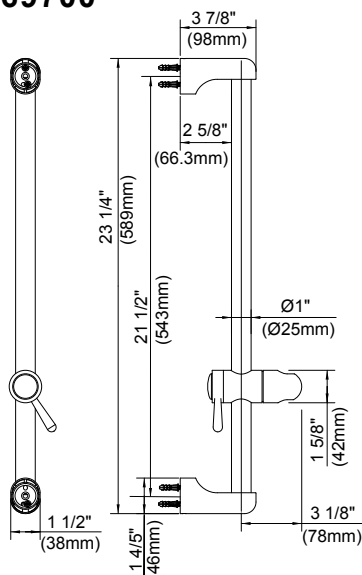

D469700 - Versa™ 30" Slide Bar

**Description**

- Features wide-arch holder & quick height adjustment
- All metal construction

D461800 - 21.5" Danze Standard Slide Bar

**Description**

- Variable angle and height adjustment

**D469700**

D466000 - Danze Wire Shower Baskets

**Description**

- Two all metal wire shower baskets
- Designed for 21.5" standard & Versa™ 30" slide bars

**D461800**

**D466000**

Submittal Information:

Job Name: \_\_\_\_\_  
Contractor: \_\_\_\_\_