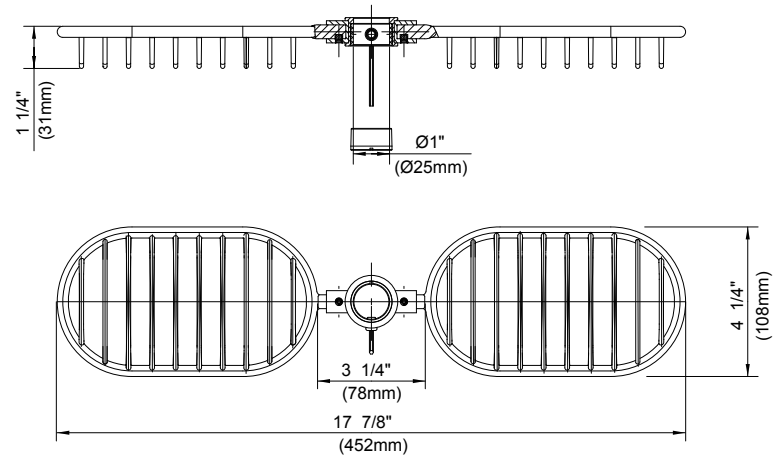

D469700 - Versa™ 30" Slide Bar

**Description**

- Features wide-arch holder & quick height adjustment
- All metal construction

D461800 - 21.5" Danze Standard Slide Bar

**Description**

- Variable angle and height adjustment

**D469700**

D466000 - Danze Wire Shower Baskets

**Description**

- Two all metal wire shower baskets
- Designed for 21.5" standard & Versa™ 30" slide bars

**D461800**

**D466000**

Submittal Information:

Job Name: \_\_\_\_\_  
Contractor: \_\_\_\_\_