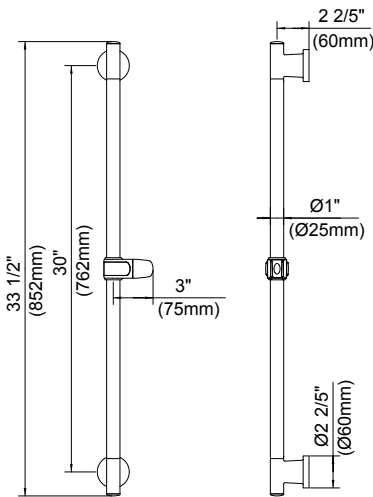

D469700 - Versa™ 30" Slide Bar

**Description**

- Features wide-arch holder & quick height adjustment
- All metal construction

D461800 - 21.5" Danze Standard Slide Bar

**Description**

- Variable angle and height adjustment

**D469700**

D466000 - Danze Wire Shower Baskets

**Description**

- Two all metal wire shower baskets
- Designed for 21.5" standard & Versa™ 30" slide bars

**D461800**

**D466000**

Submittal Information:

Job Name: \_\_\_\_\_  
Contractor: \_\_\_\_\_