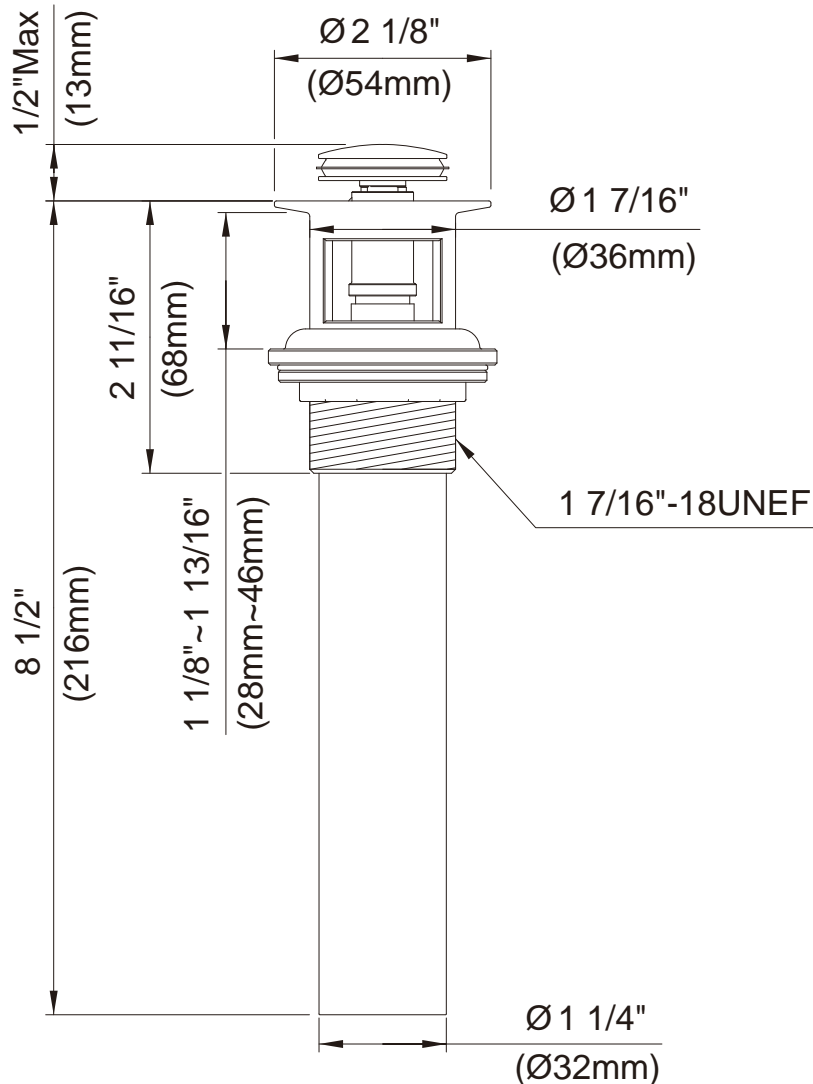

TOUCH DOWN DRAIN

Description

- Fits sinks with overflow
- finger touch opens/close drain

Standards

- ASME A112.18.1
- CSA B125

Warranty

Danze products are covered by a manufacturer's limited "lifetime" warranty for manufacturing defects.

d495080

Available Colors & Finish

- Chrome
- Antique Copper (AC)
- Brushed Nickel (BN)
- Satin Black (BS)
- Polished Brass (PBV)
- Oil Rub Bronze (RB)

Specific Features: _____ Submitted Model No.: _____

SD495080/05-08.03