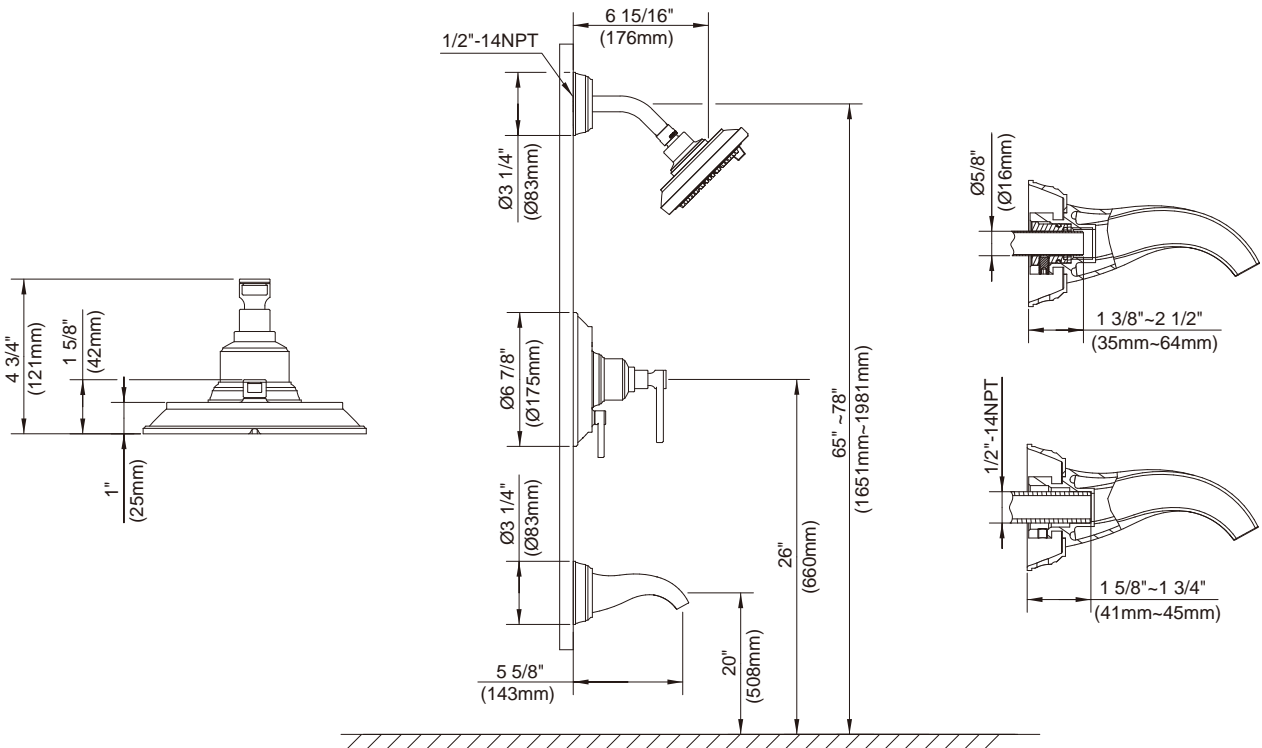

Submittal Information:

Job Name: _____
Contractor: _____

Location: _____
Contact #: _____