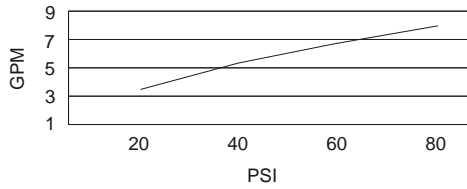

SPECIFICATIONS

WYNSTONE™ TRIM ONLY SINGLE HANDLE PRESSURE BALANCE TUB & SHOWER FAUCET

Model

D500061T
D500561T (Shower only trim w/o diverter)

Description

- 6" brass showerarm
- 6" Three-Function Showerhead
- Showerhead, A112.18.1M, 2.5 gpm (9.5 LPM) maximum flow rate @ 80 psi

Standards

- UPC/cUPC
- Energy Policy Act of 1992

- ASME A112.18.1M

- ADA Accessibility Guidelines for Buildings and Facilities - 4.27.4 Controls and Mechanisms

Warranty

Danze products are covered by a manufacturer's limited "lifetime" warranty for manufacturing defects.

Flow Rate

Finishes Available

- Chrome
- Other: Refer to Price List for additional finish