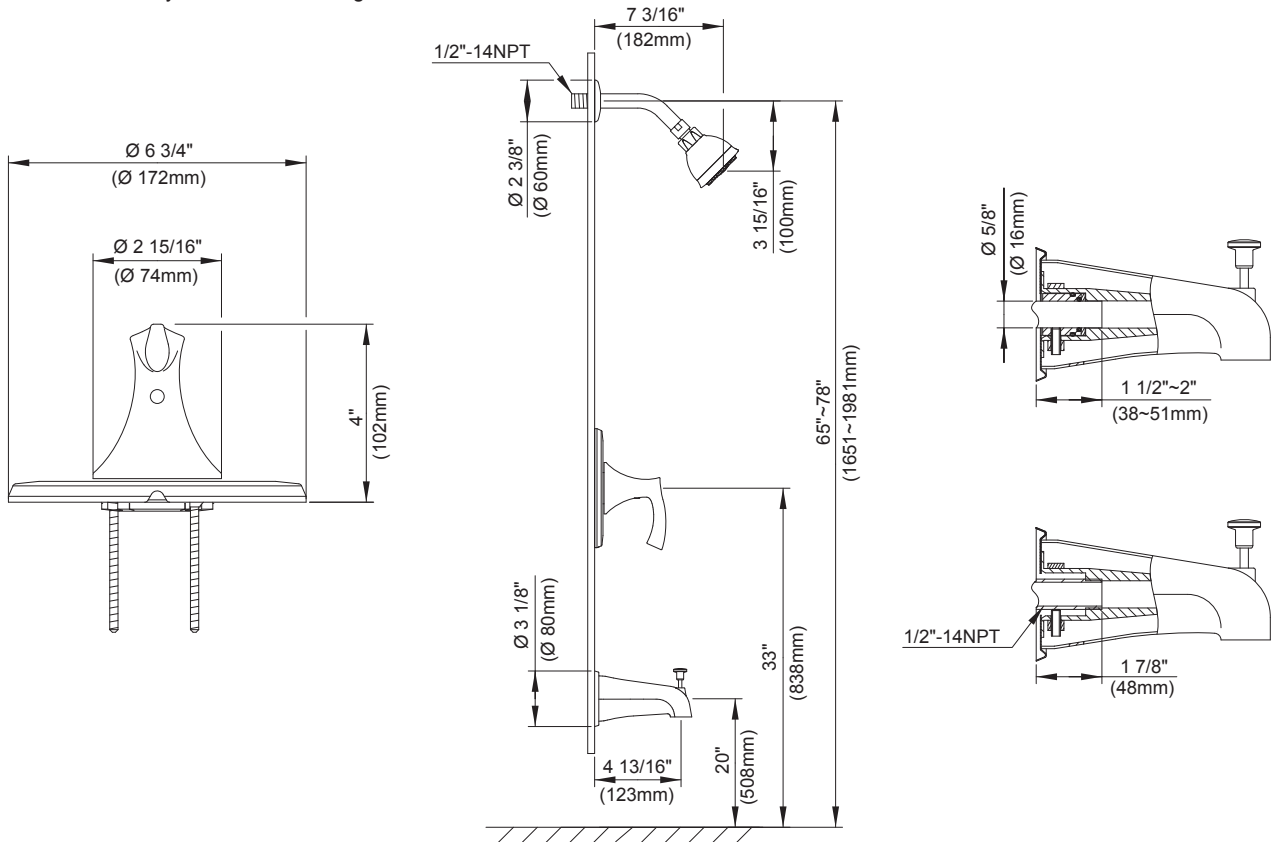

Warranty

Danze products are covered by a manufacturer's limited "lifetime" warranty for manufacturing defects.