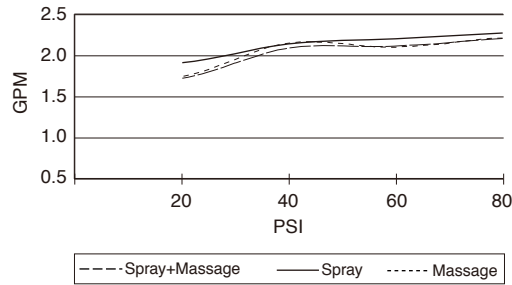

SPECIFICATIONS

ANTIOCH™ TRIM ONLY SINGLE HANDLE PRESSURE BALANCE TUB & SHOWER FAUCET

Model

D510022T

Description

- Massage showerhead
- All brass 6" showerarm
- Diverter on spout
- Showerhead D460014, A112.18.1M, 2.5 gpm (9.5 LPM) maximum flow rate @ 80 psi
- Use with valve: D112000BT (w/stops), D115000BT (w/o stops) or D112500BT (w/stops)

Flow Rate

Standards

- UPC/cUPC
- Energy Policy Act of 1992

- ASME A112.18.1M/ A112.18.1

- ADA Accessibility Guidelines for Buildings and Facilities - 4.27.4 Controls and Mechanisms

Finishes Available

- Chrome
- Other: Refer to Price List for additional finish