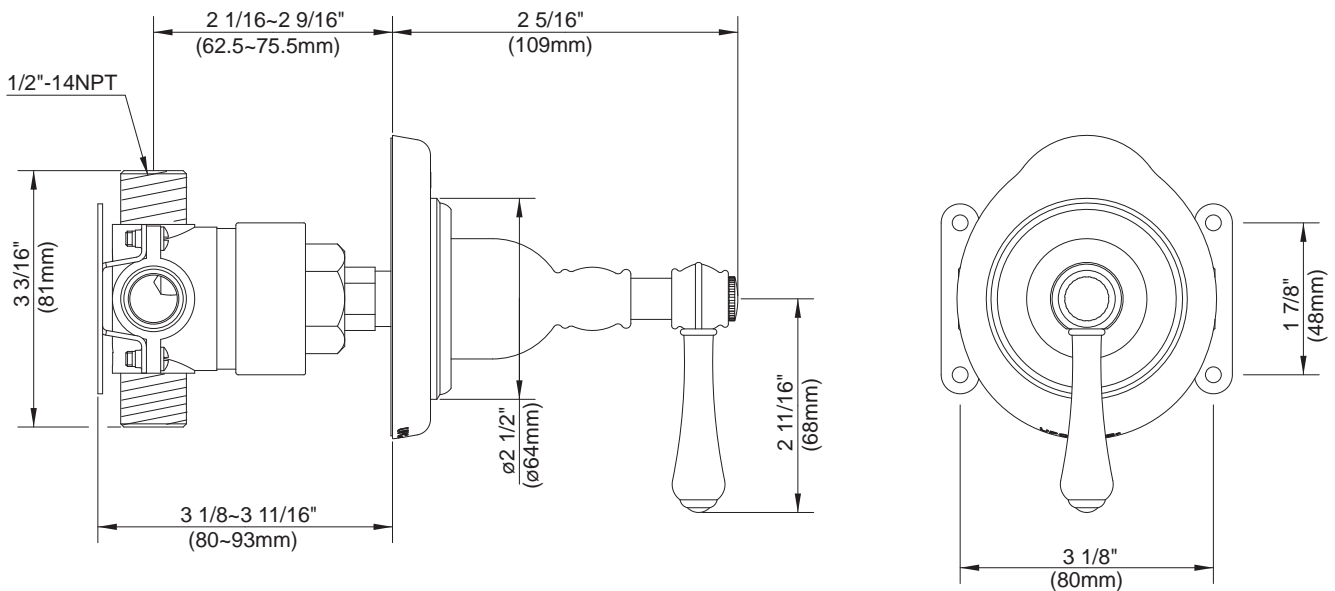

Specific Features: _____ Submitted Model No.: _____

SD560857/03-08.02