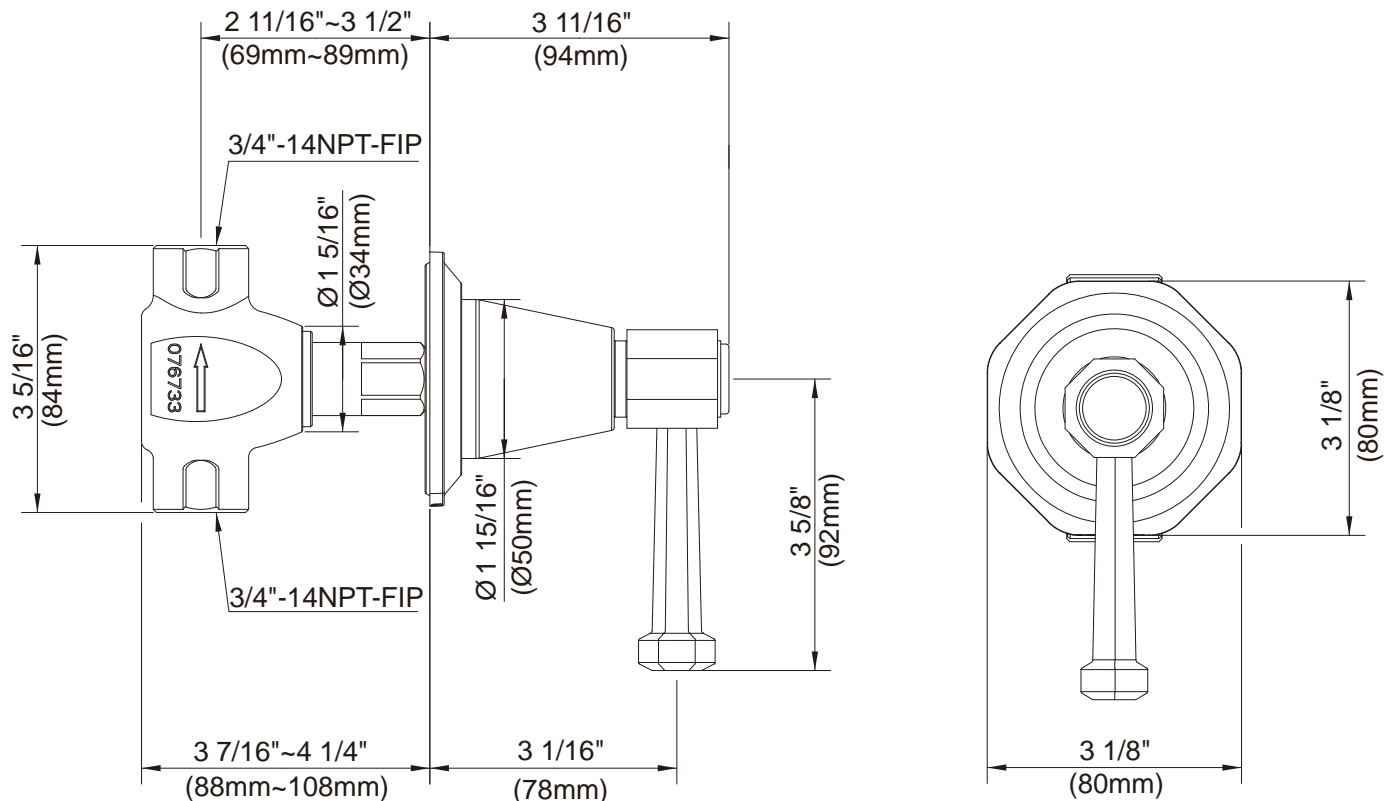

SINGLE HANDLE 3/4" VOLUME CONTROL VALVE

Description

- High flow 3/4" ceramic disc volume control
- Volume control, and shut off valve
- Matching collection trim included
- 3/4" FIP inlets and outlets

Flow & Valving

D560966
BRANDYWOOD™

Available Colors & Finish

- Chrome
- Brushed Nickel (BN)

Trim Kit:

(for use w/ 1 handle 3/4" volume control valve)
D560966T

Special Packaging

- Model numbers for trim kit items include the suffix "T"