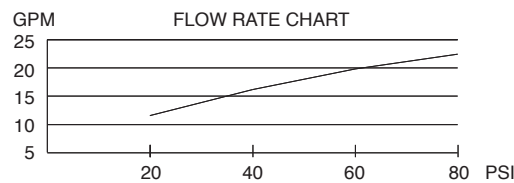

D560966
BRANDYWOOD™

Available Colors & Finish

- Chrome
- Brushed Nickel (BN)

Trim Kit:

(for use w/ 1 handle 3/4" volume control valve)
D560966T

Special Packaging

- Model numbers for trim kit items include the suffix "T"