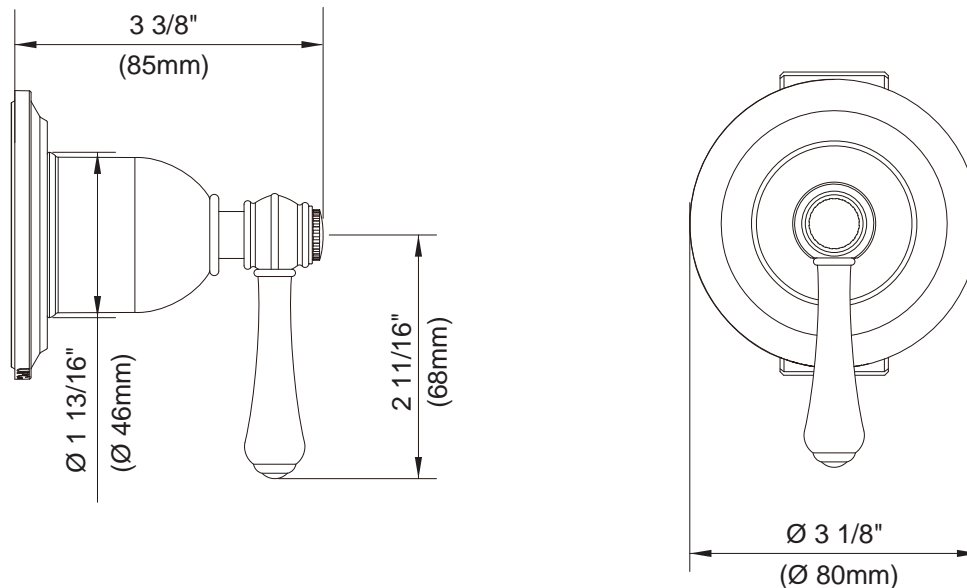

Submittal Information:

Job Name: _____

Location: _____

Contractor: _____

Contact #: _____