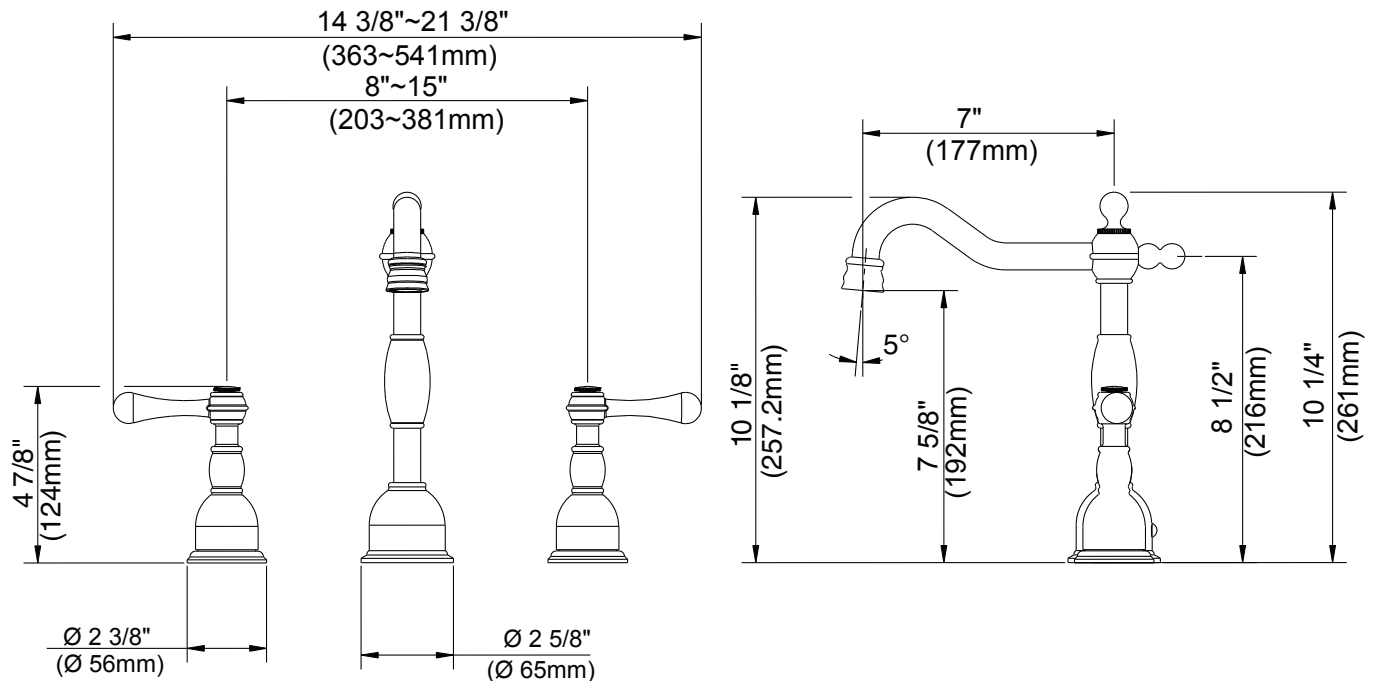

Submittal Information:

Job Name: _____

Location: _____

Contractor: _____

Contact #: _____