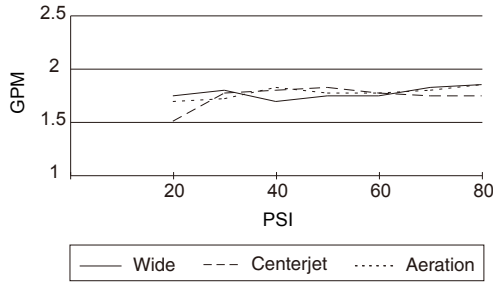

SPECIFICATIONS

4" 503E THREE-FUNCTION SHOWERHEAD

Model

D460020

Description

- 3 functions: wide, centerjet and aeration
- D-Force™ Technology
- Brass ball joint with polymer shell
- Easy-Glide™ selector ring
- Optimizes water intensity even at low pressures
- With 56 jets
- Maximum flow rate 2.0 gpm @ 20 - 80 psi
- Uses 20% less water than a standard showerhead flowing at 2.5 GPM

Flow Rate

Standards

- UPC/cUPC
- Energy Policy Act of 1992

Certified by IAPMO R&T

Finishes Available

- Chrome
- Other: Refer to Price List for additional finish

Warranty

Danze products are covered by a manufacturer's limited "lifetime" warranty for manufacturing defects.