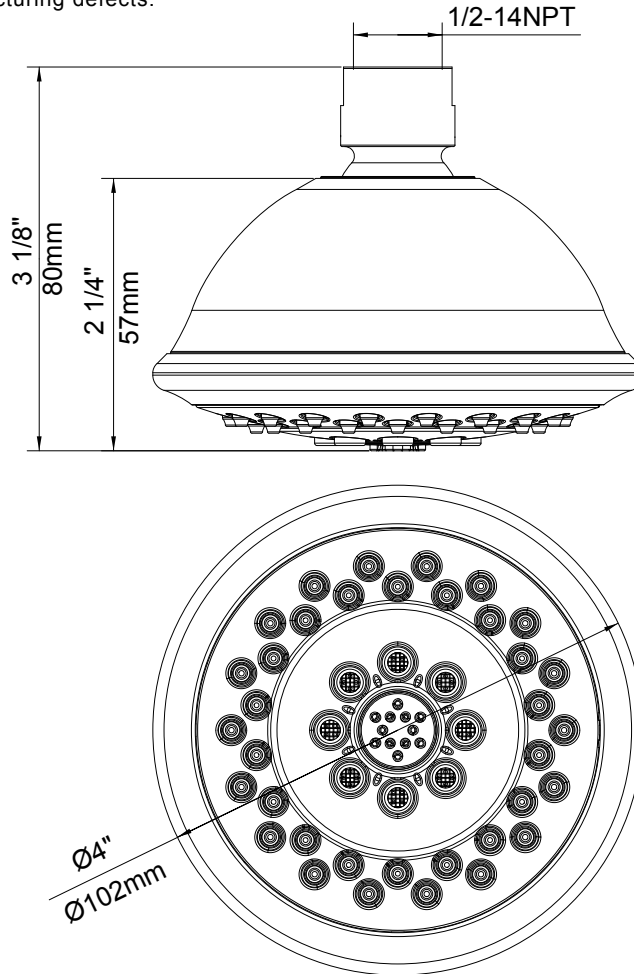

Warranty

Danze products are covered by a manufacturer's limited "lifetime" warranty for manufacturing defects.