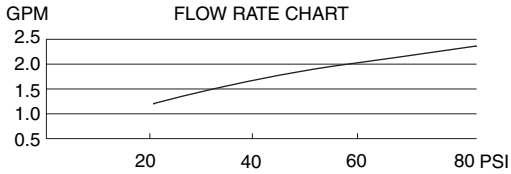

Double Head Showerhead

Description

- Direct double drenching shower
- Each showerhead with adjustable spray pattern
- Solid brass construction

Flow & Valving

Flow Rate

- Conforms to Energy Policy Act of 1992 - maximum flow rate at 80psi of 2.5gpm.

Standards

- Listed IAPMO/UPC
- CSA B125
- Energy policy act of 1992

Warranty

Danze showerheads are covered by a manufacturer's limited "lifetime" warranty for manufacturing defects.

D462012

Available Colors & Finish