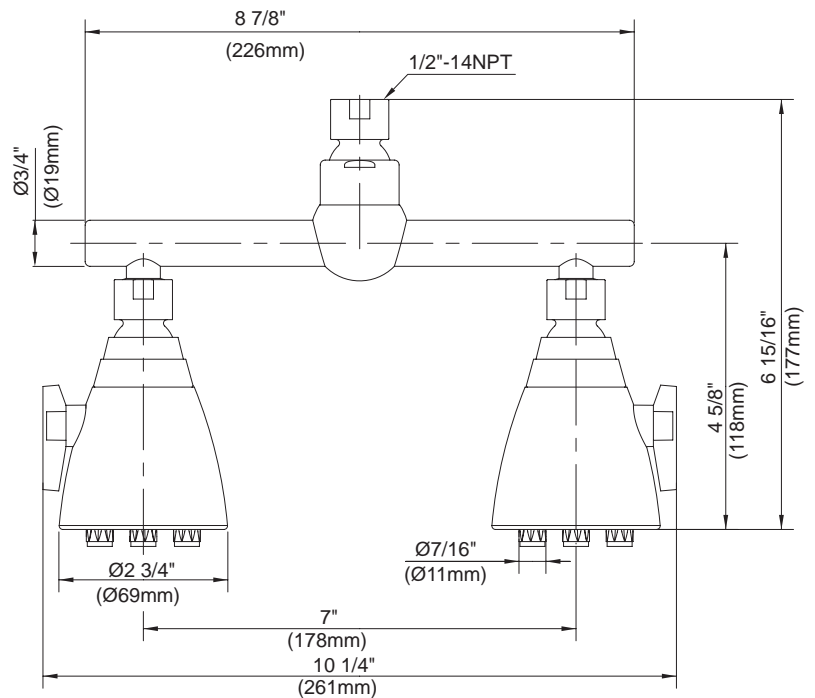

Specific Features: _____ Submitted Model No.: _____

SD462012/03-06.01