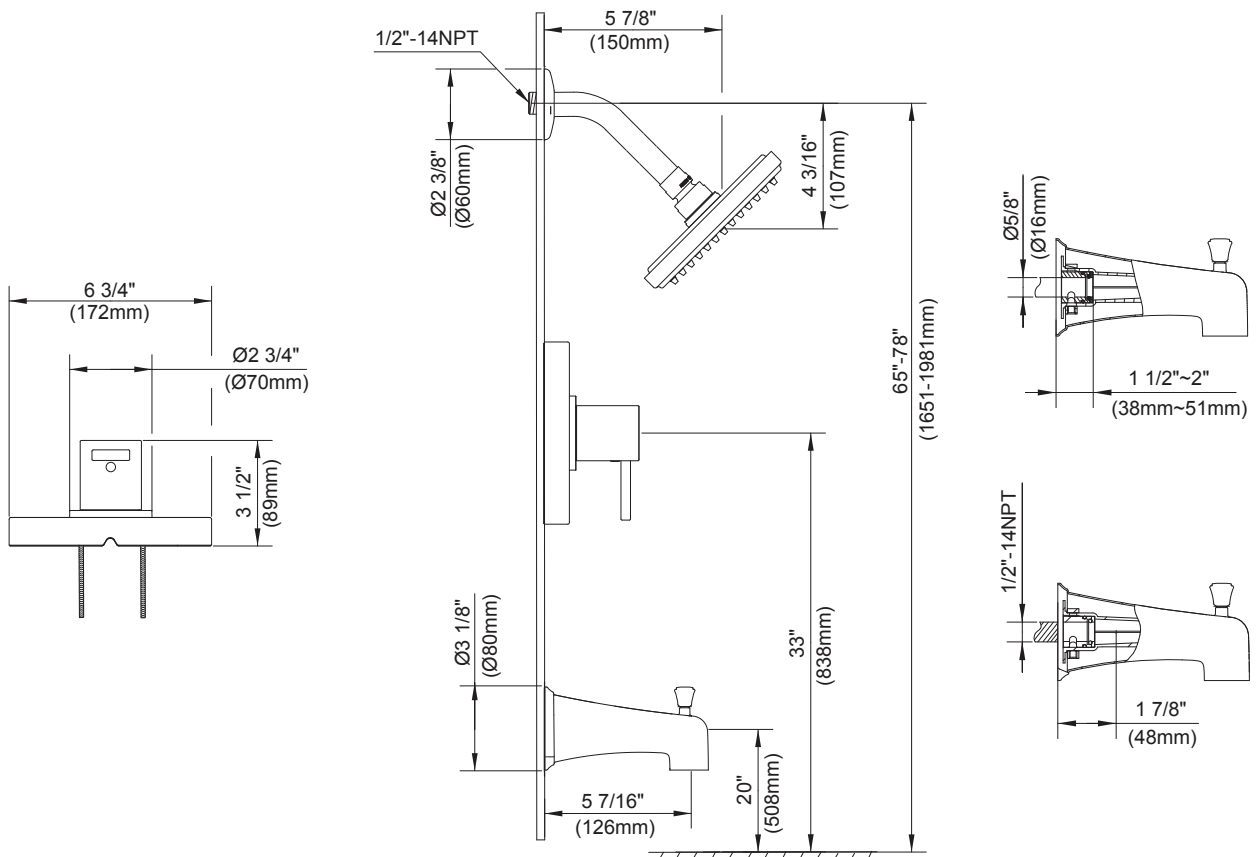

Finishes Available

- Chrome
- Other: Refer to Price List for additional finish