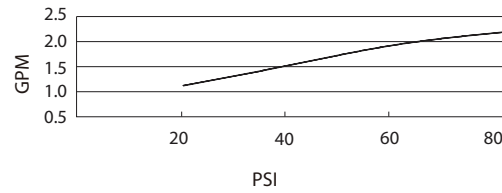

SPECIFICATIONS

REEF™ TRIM ONLY SINGLE HANDLE PRESSURE BALANCE TUB & SHOWER FAUCET

Model

D510033T (Tub & Shower trim)
D510533T (Shower only trim)

Description

- 6" brass showerhead
- All brass 6" showerarm
- Diverter on spout
- Use with valve: D112000BT (w/stops), D115000BT (w/o stops) or D112500BT (w/stops)

Flow Rate