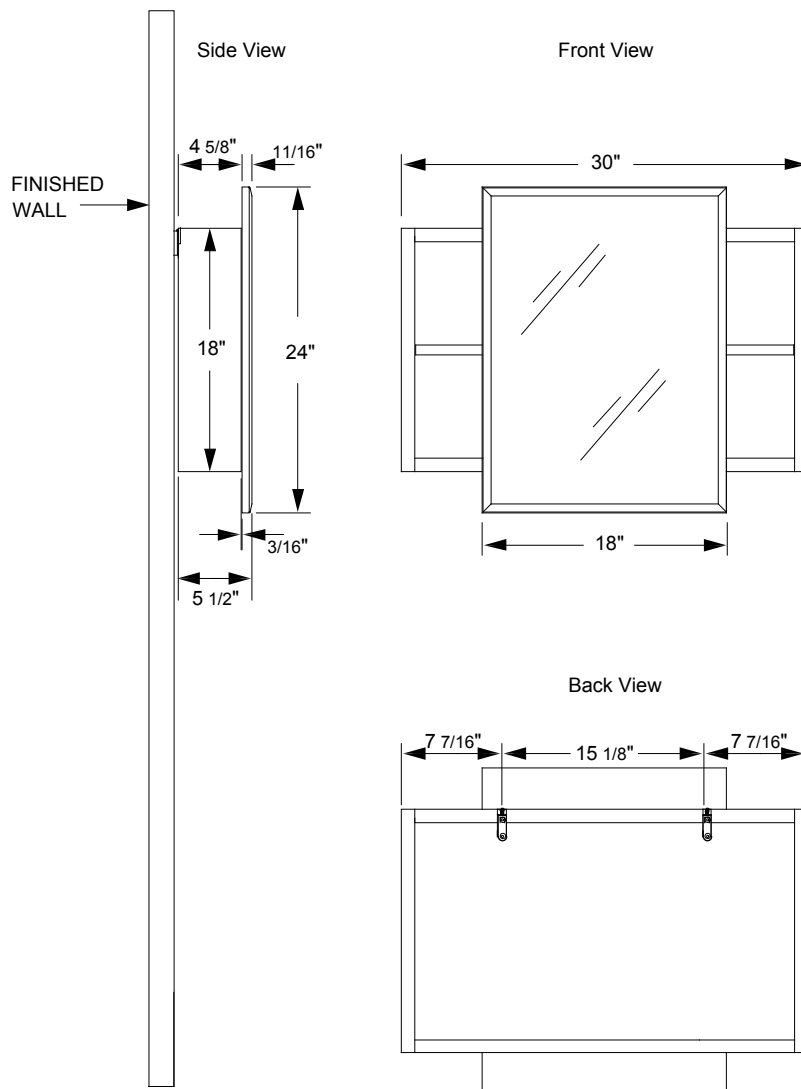

SPECIFICATIONS

MIRRORED CABINET

Model

DF034120

Description

- Cabinet: 30"w x 4 5/8"d x 18"h
- Mirror Panel: 18"w x 11/16"d x 24"h
- Adjustable side shelves
- Beveled mirror
- Mounting hardware included

Warranty

One Year Limited Warranty

Ziga Zaga® Collection

Available Colors
• Zebra Veneer (ZB)