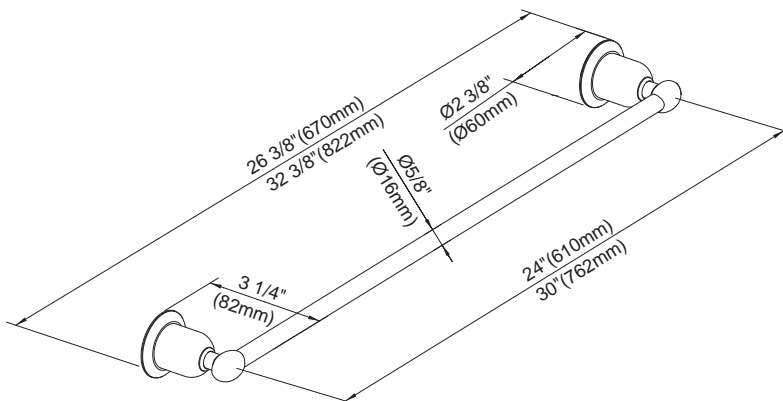

Available Finishes

- Dark Bronze
- Medium Bronze

RIV - TBR - 24AS - 24" Towel Bar
RIV - TBR - 30AS - 30" Towel Bar

RIV - RHK - Robe Hook

RIV - TPH - Paper Holder

RIV - TRG - Towel Ring

24", 30" - Towel Bar

Robe Hook