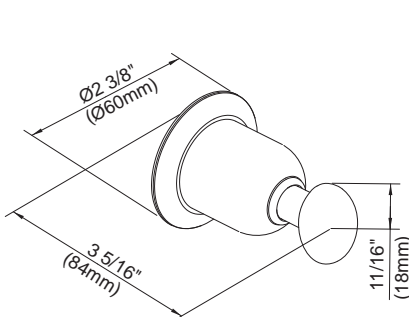

Available Finishes

- Dark Bronze
- Medium Bronze

RIV - TBR - 24AS - 24" Towel Bar
RIV - TBR - 30AS - 30" Towel Bar

RIV - RHK - Robe Hook

RIV - TPH - Paper Holder

RIV - TRG - Towel Ring

24", 30" - Towel Bar

Robe Hook