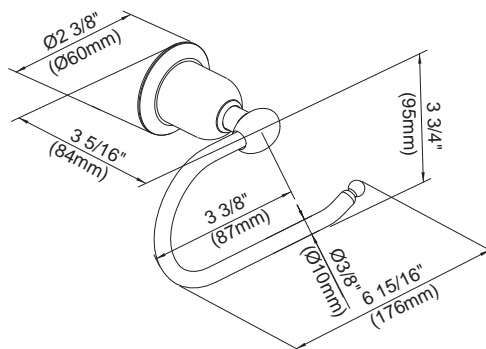

Available Finishes

- Dark Bronze
- Medium Bronze

RIV - TBR - 24AS - 24" Towel Bar
RIV - TBR - 30AS - 30" Towel Bar

RIV - RHK - Robe Hook

RIV - TPH - Paper Holder

RIV - TRG - Towel Ring

24", 30" - Towel Bar

Robe Hook