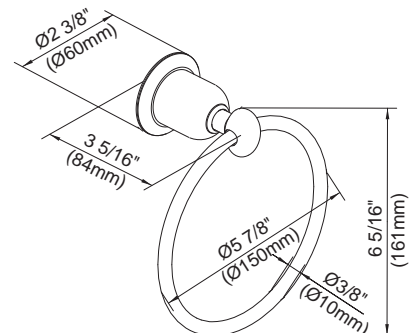

Towel Ring

Submittal Information:

Job Name: _____

Location: _____

Contractor: _____

Contact #: _____