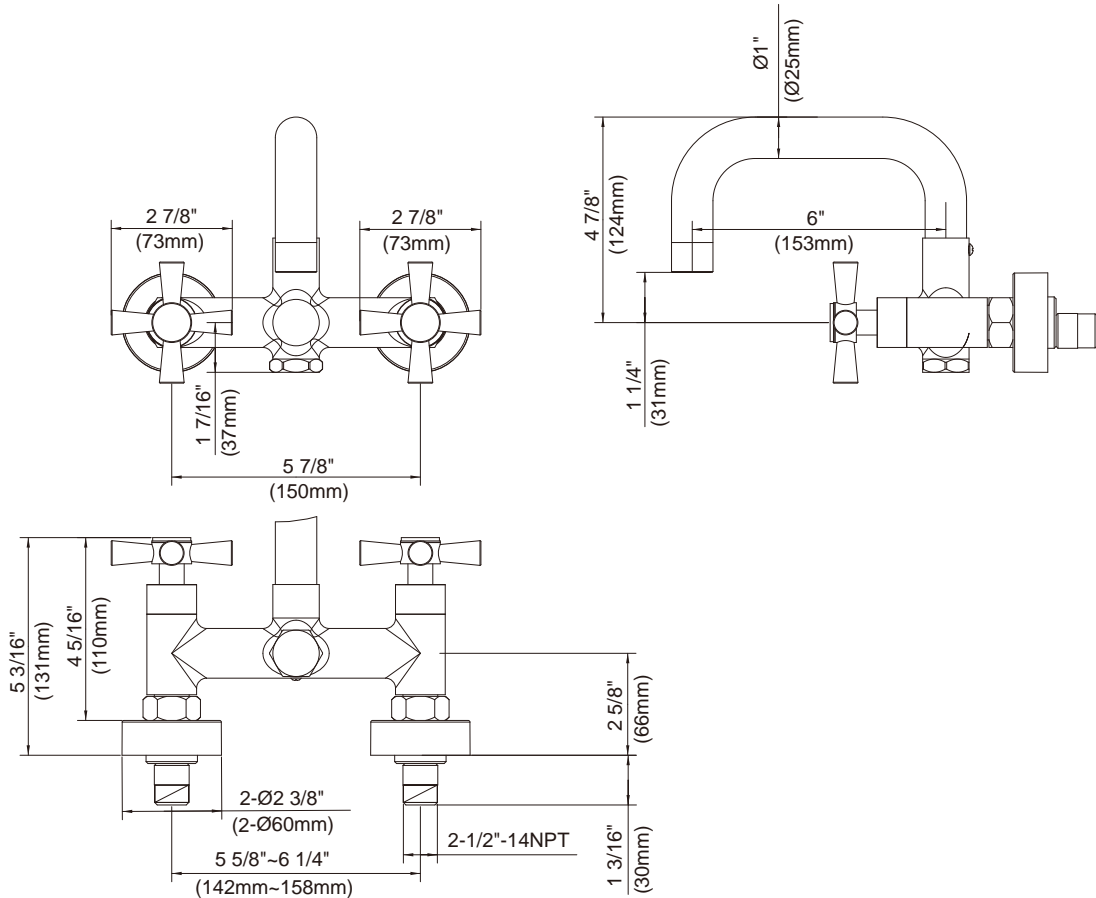

Submittal Information:

Job Name: _____

Location: _____

Contractor: _____

Contact #: _____