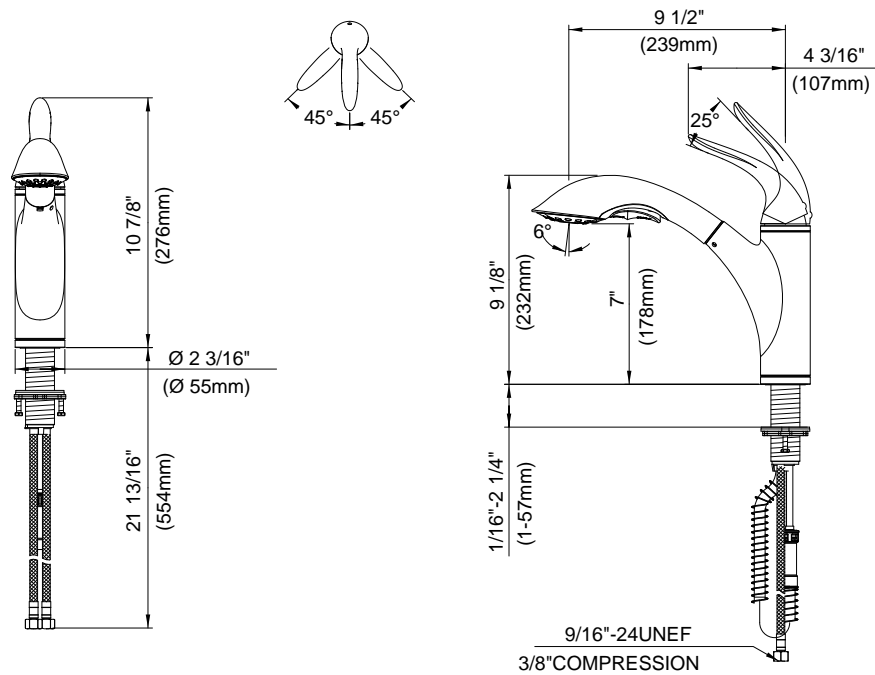

Finishes Available

- Chrome
- Other: Refer to Price List for additional finish