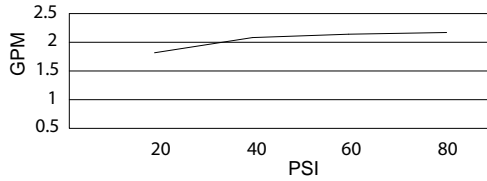

SPECIFICATIONS

ANTIOCH™ SINGLE HANDLE PULL-OUT KITCHEN FAUCET

Model

D455021

Description

- Ceramic disc valve
- Metal lever handle
- 7" high spout, 9 1/2" spout length
- 2.2GPM(8.3L/min) maximum aerator @60 psi
- 2 function spray/aerated stream
- Single hole mount
- Quiet running hose with retraction

Flow Rate