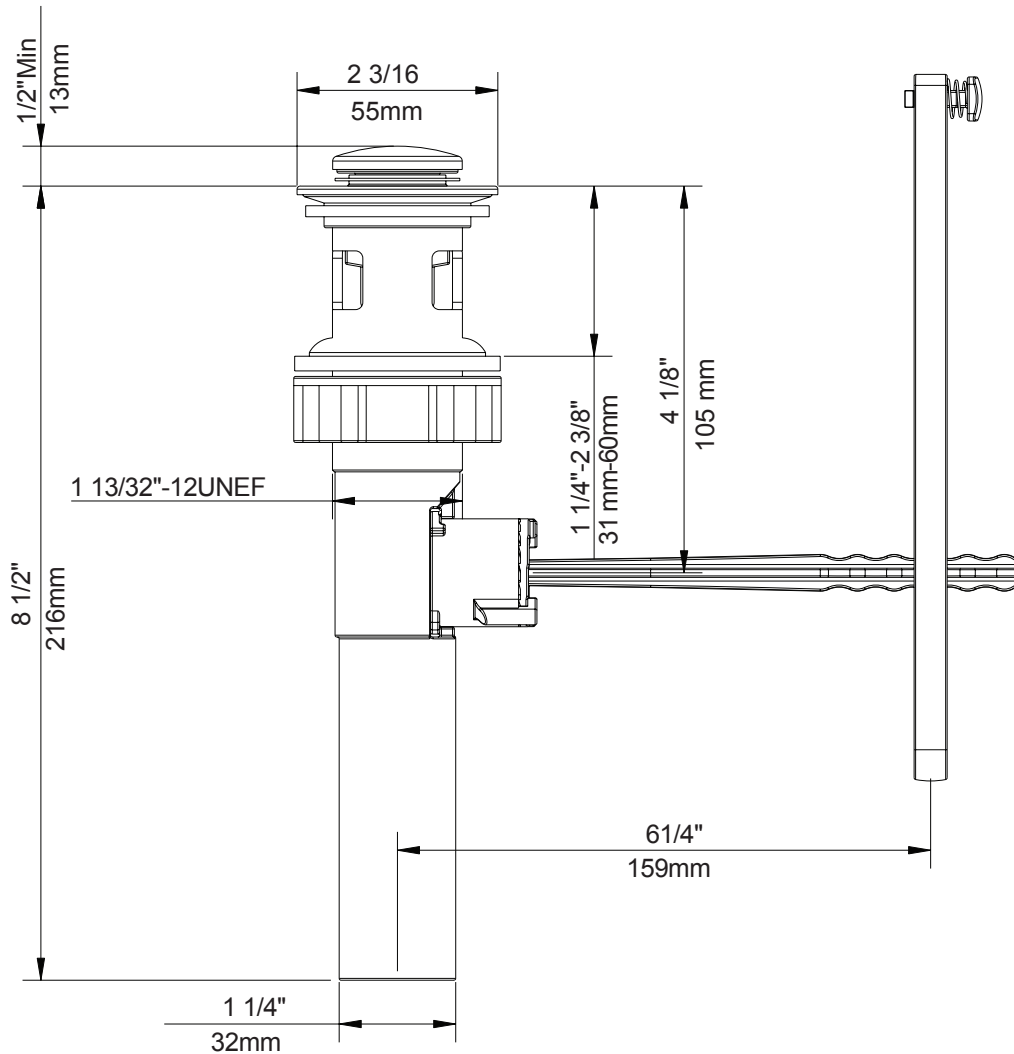

SPECIFICATIONS

1 1/4" PLASTIC POP-UP DRAIN ASSEMBLY

Description

- Fits sinks with overflow
- finger touch opens/close drain

Standards

- ASME A112.18.1M
- CSA B125.1

Warranty

Danze products are covered by a manufacturer's limited "lifetime" warranty for manufacturing defects.

DA556801

Available Colors & Finish

- Chrome
- Brushed Nickel
- Tumbled Bronze
- Oil Rubbed Bronze

Submittal Information:

Job Name: _____

Location: _____

Contractor: _____

Contact #: _____