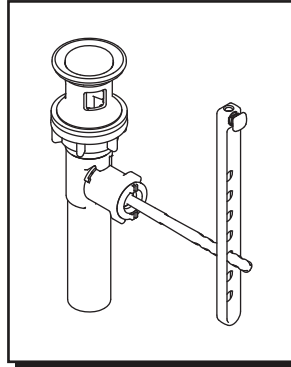

SPECIFICATIONS

1 1/4" PLASTIC POP-UP DRAIN ASSEMBLY

Description

- Fits sinks with overflow
- finger touch opens/close drain

Standards

- ASME A112.18.1M
- CSA B125.1

Warranty

Danze products are covered by a manufacturer's limited "lifetime" warranty for manufacturing defects.

DA556801

Available Colors & Finish

- Chrome
- Brushed Nickel
- Tumbled Bronze
- Oil Rubbed Bronze

Submittal Information:

Job Name: _____

Location: _____

Contractor: _____

Contact #: _____