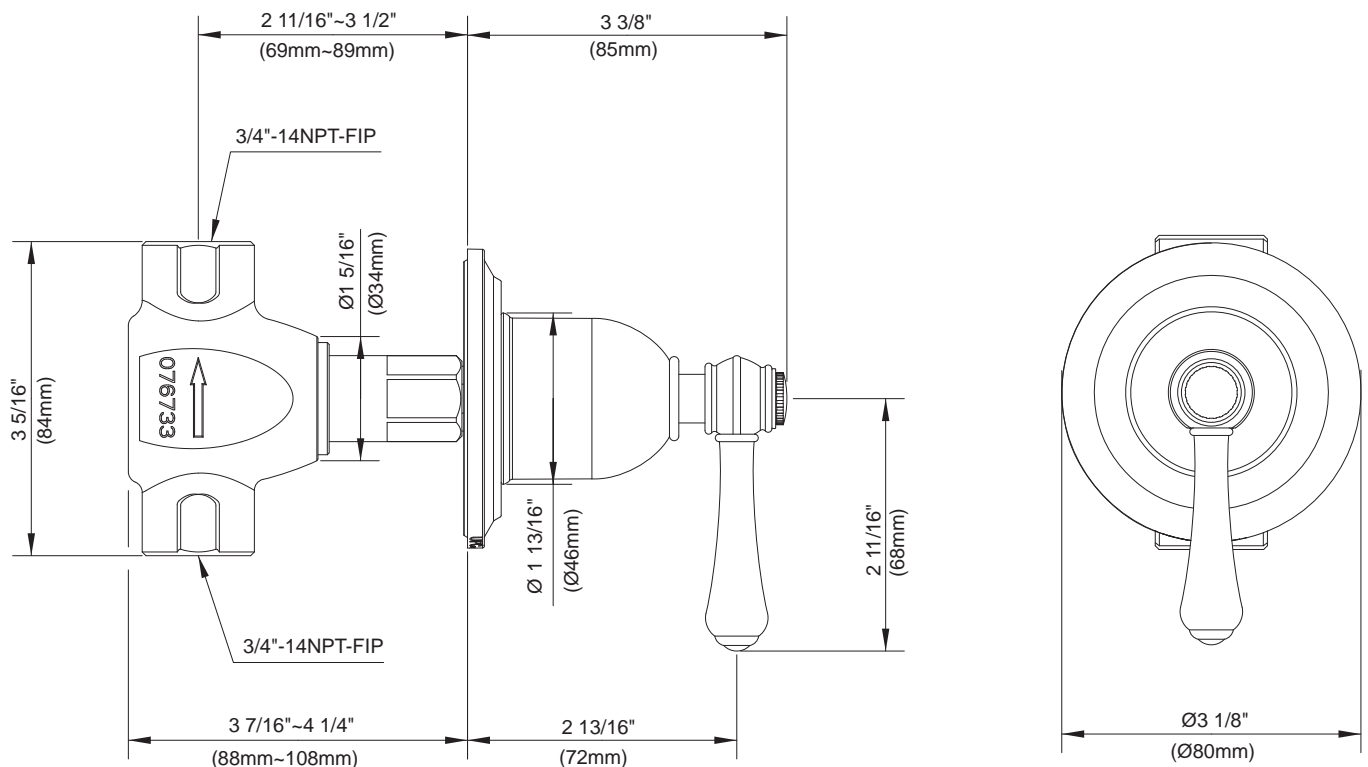

SINGLE HANDLE 3/4" VOLUME CONTROL VALVE

Description

- High flow 3/4" ceramic disc volume control
- Volume control, and shut off valve
- Matching collection trim included
- 3/4" FIP inlets and outlets

Flow & Valving

D560957
OPULENCE™

Available Colors & Finish

- Chrome
- Antique Copper (AC)
- Brushed Nickel (BN)
- Polished Nickel (PNV)
- Oil Rub Bronze (RB)

Trim Kit:

(for use w/ 1 handle 3/4" volume control valve)
D560957T

Special Packaging

- Model numbers for trim kit items include the suffix "T"

Specific Features: _____ Submitted Model No.: _____

SD560957/12-08.01