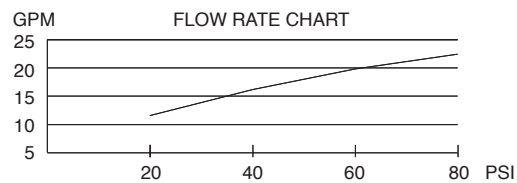

Specific Features: _____ Submitted Model No.: _____

SD560957/12-08.01