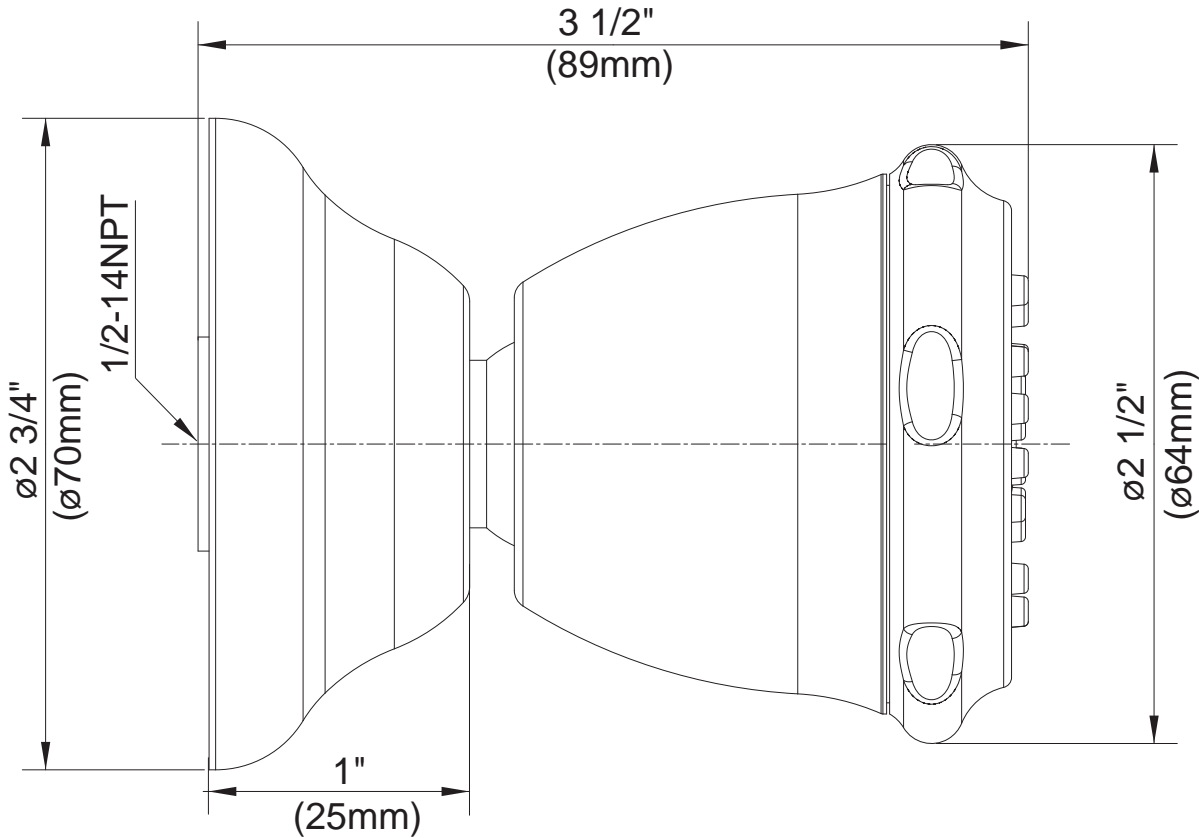

Finishes Available

- Chrome
- Other: Refer to Price List for additional finish