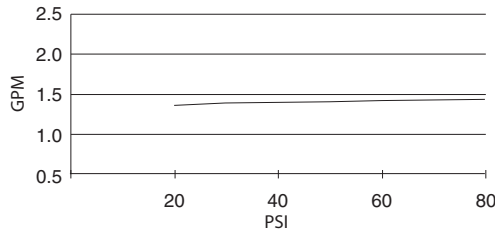

SPECIFICATIONS

TWO-FUNCTION WALL MOUNT BODY SPRAY

Model

D460165

Description

- 2 functions: spray and massage
- Ball joint mount allows directional setting
- 1/2" IPS connection
- Easy clean jets

Flow Rate

Standards