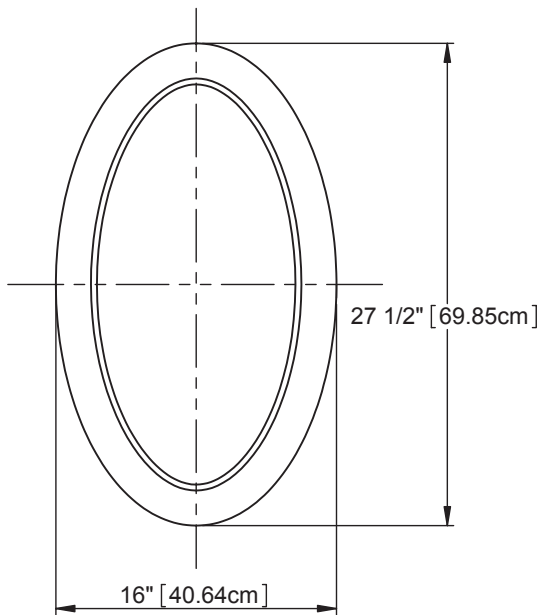

PRODUCT DESCRIPTION

PRODUCT MEASUREMENTS

- Width: 16 inches (40.64 cm)
- Depth: .75 inches (1.91 cm)
- Height: 27.5 inches (69.85 cm)

ROUGHING-IN DIMENSIONS

TOP VIEW

FRONT VIEW

BACK VIEW

SIDE VIEW