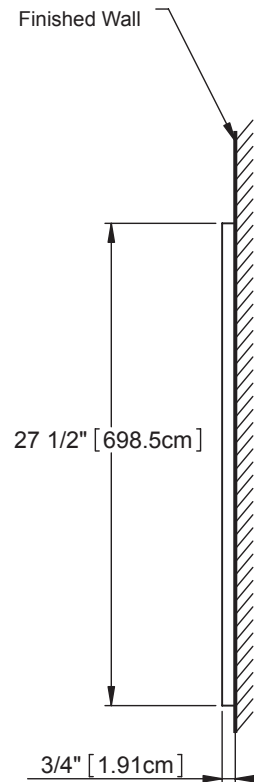

PRODUCT DESCRIPTION

PRODUCT MEASUREMENTS

- Width: 16 inches (40.64 cm)
- Depth: .75 inches (1.91 cm)
- Height: 27.5 inches (69.85 cm)

ROUGHING-IN DIMENSIONS

TOP VIEW

FRONT VIEW

BACK VIEW

SIDE VIEW