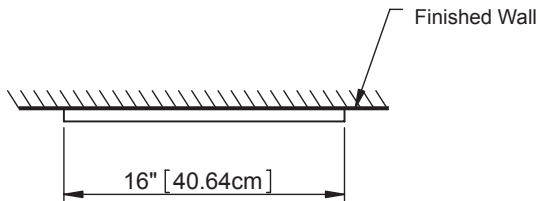

PRODUCT DESCRIPTION

PRODUCT MEASUREMENTS

- Width: 16 inches (40.64 cm)
- Depth: .75 inches (1.91 cm)
- Height: 27.5 inches (69.85 cm)

ROUGHING-IN DIMENSIONS

TOP VIEW

FRONT VIEW

BACK VIEW

SIDE VIEW