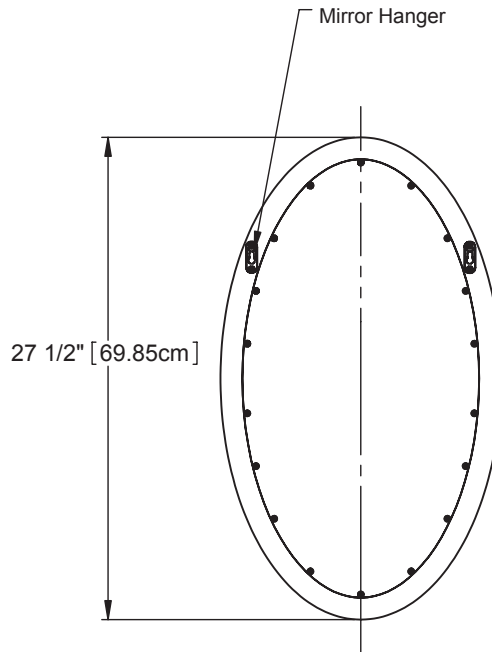

PRODUCT DESCRIPTION

PRODUCT MEASUREMENTS

- Width: 16 inches (40.64 cm)
- Depth: .75 inches (1.91 cm)
- Height: 27.5 inches (69.85 cm)

ROUGHING-IN DIMENSIONS

TOP VIEW

FRONT VIEW

BACK VIEW

SIDE VIEW