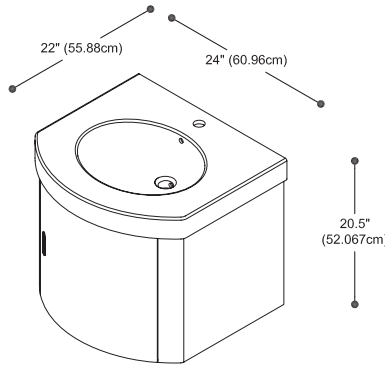

PRODUCT DESCRIPTION

PRODUCT MEASUREMENTS

- Width: 24 inches (60.96 cm)
- Depth: 22 inches (55.88 cm)
- Height: 20.5 inches (52.067 cm)

ROUGHING-IN DIMENSIONS