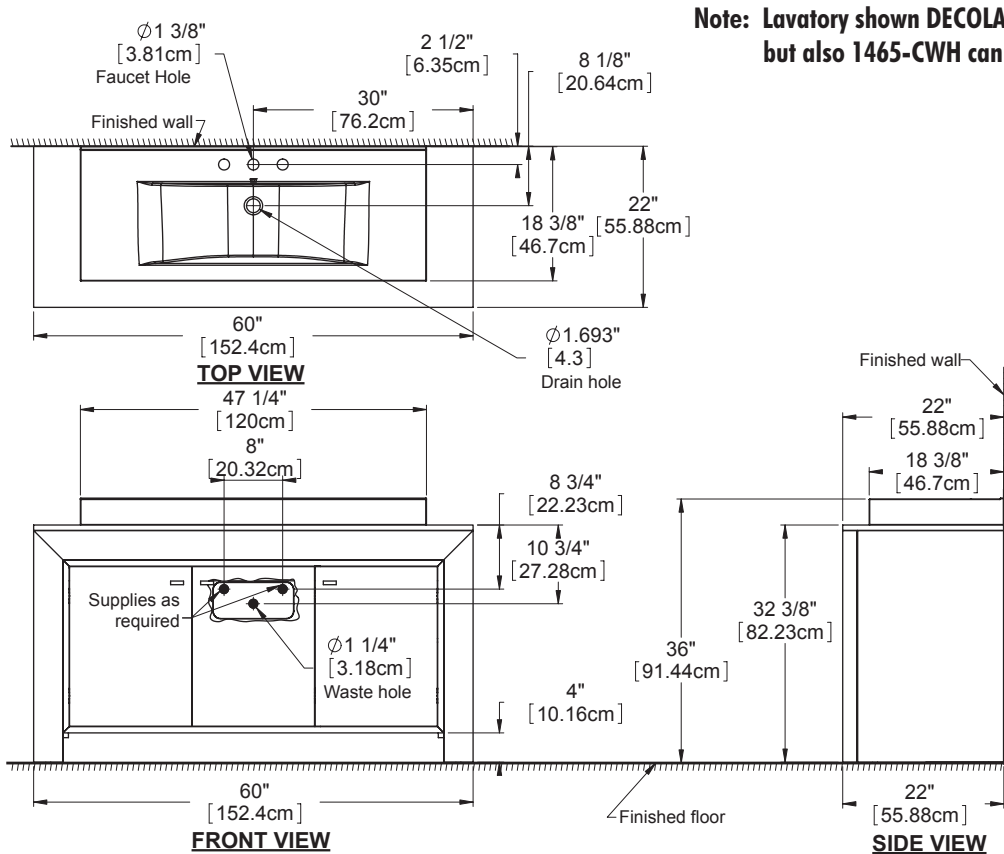

PRODUCT DESCRIPTION

PRODUCT MEASUREMENTS

- Width: 60 inches (152.4 cm)
- Depth: 22 inches (55.88 cm)
- Height: 36 inches (91.44 cm)

RECOMMENDED ACCESSORIES

- DECOLAV® 1466 VC Lavatory
- DECOLAV® 1465 VC Lavatory
- DECOLAV® 9100 Bottle Trap
- DECOLAV® 9295 Grid Drain with Overflow
- DECOLAV® 9297 Push Button Closing Umbrella Drain

ROUGHING-IN DIMENSIONS

Note: Lavatory shown DECOLAV® 1466 -CWH, but also 1465-CWH can be used.