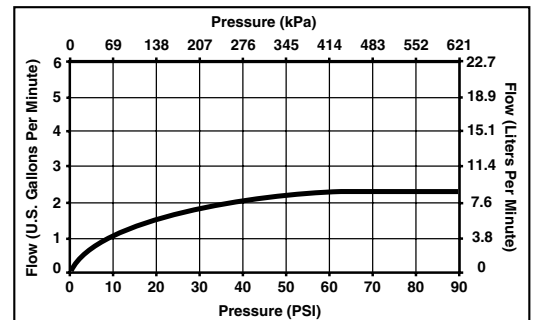

2190-LHP

Submitted Model No.: _____

Specific Features: _____

DELTA[®]

BAR & PREP SINK FAUCETS

- Two Handle
- Waterfall[®] Series
- Deck Mount
- Two Hole Sink Applications
- 4" (102 mm) Centerset

LISTED
UL Listed to US and Canadian
Safety Standards and Classified
in accordance with
ANSI/NSF61-97b
21PL

COMPLIES WITH:

- ASME A112.18.1
- CSA B125
- Indicates ADA compliance to CABO/ANSI A117.1
- IAPMO Listed
- CSA Certified

STANDARD SPECIFICATIONS:

- Two handle deck faucets for mounting on two hole sinks.
- Solid fabricated brass body.
- 4" (102 mm) centerset.
- 5" (127 mm) long, 9 1/2" (241 mm) high spout swings 360°.
- LHP - Less Handle Program. See available handle options on back.
- Control mechanism shall be of the rotating cylinder type with stainless steel plate and 180° rotation, with replaceable non-metallic seats operating in stainless steel lined sockets.
- Hot and cold stems are interchangeable.
- 1/4 Turn handle stops on LHP models (optional).
- All operating parts shall be replaceable from the top.
- 1/2"-14 NPSM threaded male inlet shanks.

Delta reserves the right (1) to make changes in specifications and materials, and (2) to change or discontinue models, both without notice or obligation. Dimensions are for reference only.

Standard Features	2190-LHP	2190-CBLHP	2190-NNLHP	2190-PBLHP	2190-WHLHP
Washerless	◆	◆	◆	◆	◆
Two Hole Installation	◆	◆	◆	◆	◆
4" (102 mm) Centerset	◆	◆	◆	◆	◆
5" (127 mm) Long, 9 1/2" (241 mm) High Spout Swings 360°	◆	◆	◆	◆	◆
Less Handle Program See Handle Kit Options*	◆	◆	◆	◆	◆
1/4 Turn Handle Stops on LHP Models (Optional)	◆	◆	◆	◆	◆
1/2"-14 NPSM Threaded Male Inlet Shanks	◆	◆	◆	◆	◆
Chrome Finish	◆				
Chrome & <i>Brilliance</i> ® Polished Brass Finish		◆			
<i>Brilliance</i> ® Polished Brass Finish				◆	
<i>Brilliance</i> ® Pearl Nickel Finish					◆
White Finish					◆