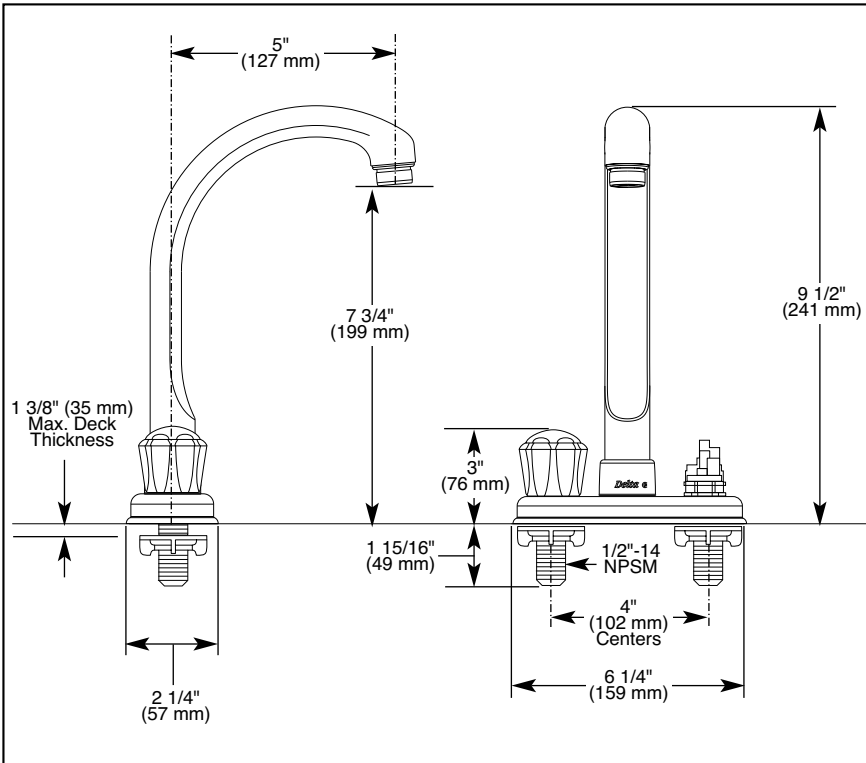

2190-LHP

Submitted Model No.: _____

Specific Features: _____

DELTA[®]

BAR & PREP SINK FAUCETS

- Two Handle
- Waterfall[®] Series
- Deck Mount
- Two Hole Sink Applications
- 4" (102 mm) Centerset

LISTED
UL Listed to US and Canadian
Safety Standards and Classified
in accordance with
ANSI/NSF61-97b
21PL

COMPLIES WITH:

- ASME A112.18.1
- CSA B125
- Indicates ADA compliance to CABO/ANSI A117.1
- IAPMO Listed
- CSA Certified

STANDARD SPECIFICATIONS:

- Two handle deck faucets for mounting on two hole sinks.
- Solid fabricated brass body.
- 4" (102 mm) centerset.
- 5" (127 mm) long, 9 1/2" (241 mm) high spout swings 360°.
- LHP - Less Handle Program. See available handle options on back.
- Control mechanism shall be of the rotating cylinder type with stainless steel plate and 180° rotation, with replaceable non-metallic seats operating in stainless steel lined sockets.
- Hot and cold stems are interchangeable.
- 1/4 Turn handle stops on LHP models (optional).
- All operating parts shall be replaceable from the top.
- 1/2"-14 NPSM threaded male inlet shanks.

Delta reserves the right (1) to make changes in specifications and materials, and (2) to change or discontinue models, both without notice or obligation. Dimensions are for reference only.

Standard Features	2190-LHP	2190-CBLHP	2190-NNLHP	2190-PBLHP	2190-WHLHP
Washerless	◆	◆	◆	◆	◆
Two Hole Installation	◆	◆	◆	◆	◆
4" (102 mm) Centerset	◆	◆	◆	◆	◆
5" (127 mm) Long, 9 1/2" (241 mm) High Spout Swings 360°	◆	◆	◆	◆	◆
Less Handle Program See Handle Kit Options*	◆	◆	◆	◆	◆
1/4 Turn Handle Stops on LHP Models (Optional)	◆	◆	◆	◆	◆
1/2"-14 NPSM Threaded Male Inlet Shanks	◆	◆	◆	◆	◆
Chrome Finish	◆				
Chrome & <i>Brilliance</i> ® Polished Brass Finish		◆			
<i>Brilliance</i> ® Polished Brass Finish				◆	
<i>Brilliance</i> ® Pearl Nickel Finish					◆
White Finish					◆