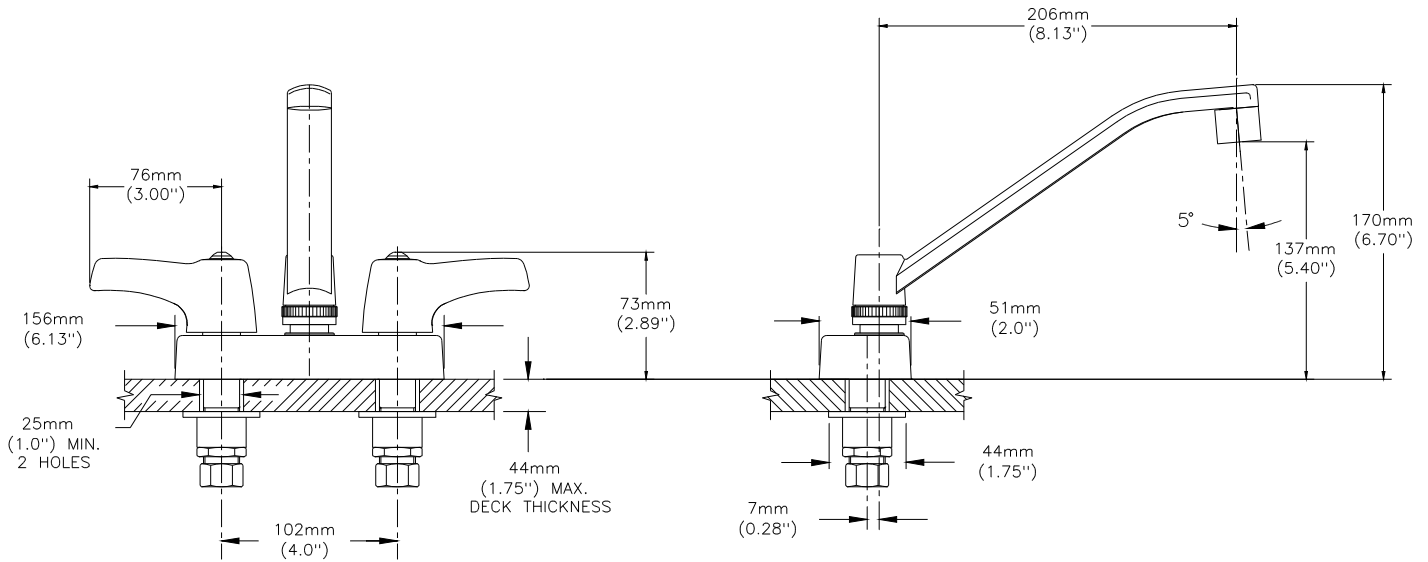

Lavatory Faucets

4" deck LESS pop-up - CER-TECK® ceramic structures

Model No: 27C4123

COMPLIES WITH:

- CSA certified.
- Complies to ASME Standard A112.18.1.
- IAPMO listed
- (Contact Delta Representative for State and/or Local Approvals)
- 3" lever blade handle (ADA)ADA compliant and meets Handicapped Accessibility Standard ASME A117.1 of less than 5 lbs. operating force

(Dimensional drawing on following page)

SPECIFICATION:

- HEAVY DUTY CAST BRASS sink faucet
- 102mm (4") centers, two handle
- Polished chrome plated finish
- Metal hold-down package
- Brass Swing Spout or 3/8" IPS Brass Pipe Rigid/Swivel Gooseneck Spout
- 4" deck LESS pop-up - CER-TECK® ceramic structures
- Spout#: 1 - 203mm (8") Wallform Swing Spout(S2)
- Outlet#: 2 - Vandal Resistant 1.5 USGPM (5.7 L/Min) Laminar w/ Antimicrobial by AgION™
- Handle#: 3 - 76 mm (3") Lever Blade Handles-ADA Compliant-Metal-Color indexed-Vandal Resistant screws

OPERATION:

- Not Available

Delta reserves the right (1) to make changes to specifications and materials, and (2) to change or discontinue models, both without notice or obligation. Dimensions are for reference. Measurement may vary plus or minus 6mm(0.25"). Mounting locations are suggested only. Check with local codes for requirements in your area.

INLET FOR 3/8" OR 1/2" FLEXIBLE RISER
OR 1/2-14 NPSM COUPLING NUT (SUPPLIED)

Delta reserves the right (1) to make changes to specifications and materials, and (2) to change or discontinue models, both without notice or obligation. Dimensions are for reference. Measurement may vary plus or minus 6mm(0.25"). Mounting locations are suggested only. Check with local codes for requirements in your area.