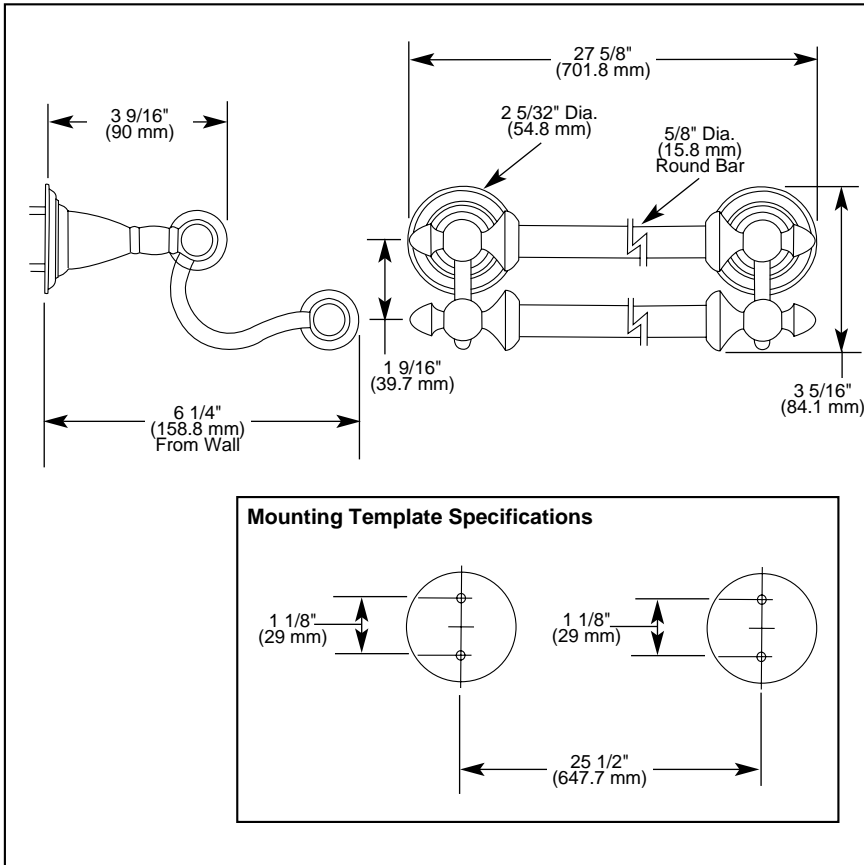

75224

Submitted Model No.: _____

Specific Features: _____

DELTA[®]

ACCESSORIES

- Victorian[®] Series
- 24" Double Towel Bar

STANDARD SPECIFICATIONS:

- Wood blocking is preferable behind all wall surfaces. If wood blocking is not available, the following fasteners are suggested: Tile/Masonry-Plastic or lead Anchors Plaster/drywall-Toggle bolts.
- Mounting hardware and mounting template included with product.