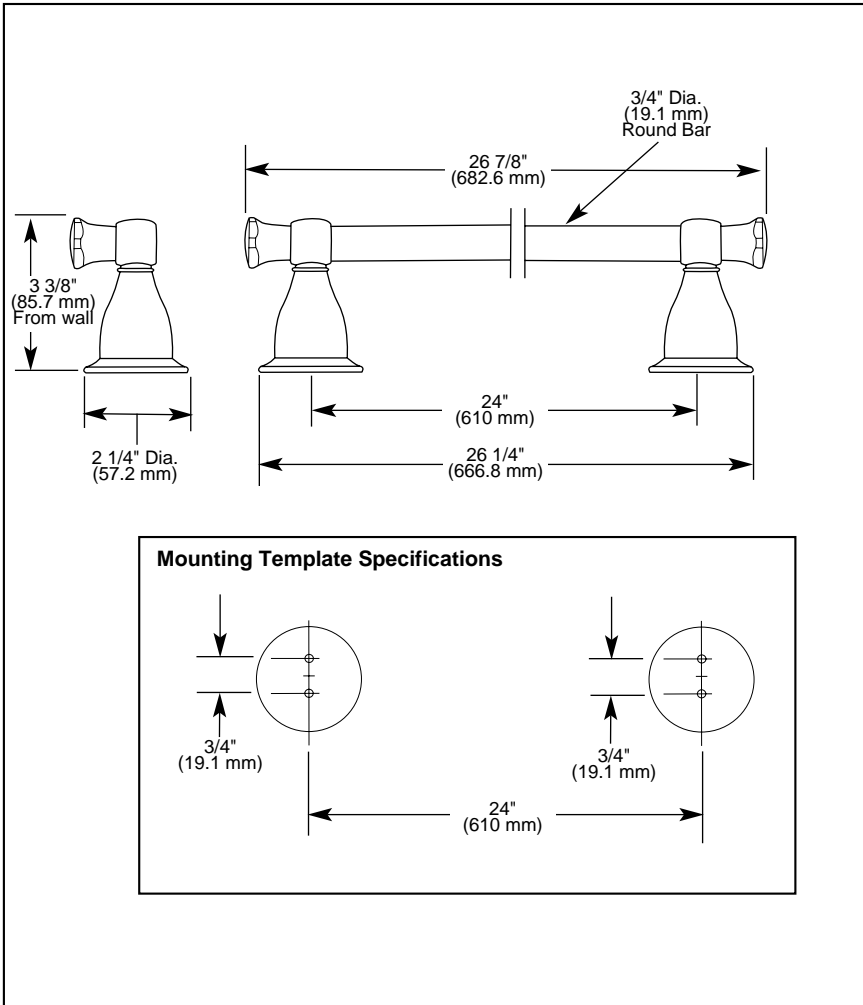

## ACCESSORIES

- Lockwood™ Series
- 24" Towel Bar

Submitted Model No.: \_\_\_\_\_

Specific Features: \_\_\_\_\_

### STANDARD SPECIFICATIONS:

- Wood blocking is preferable behind all wall surfaces. If wood blocking is not available, the following fasteners are suggested: Tile/Masonry-Plastic or lead Anchors Plaster/drywall-Toggle bolts.
- Mounting hardware and mounting template included with product.