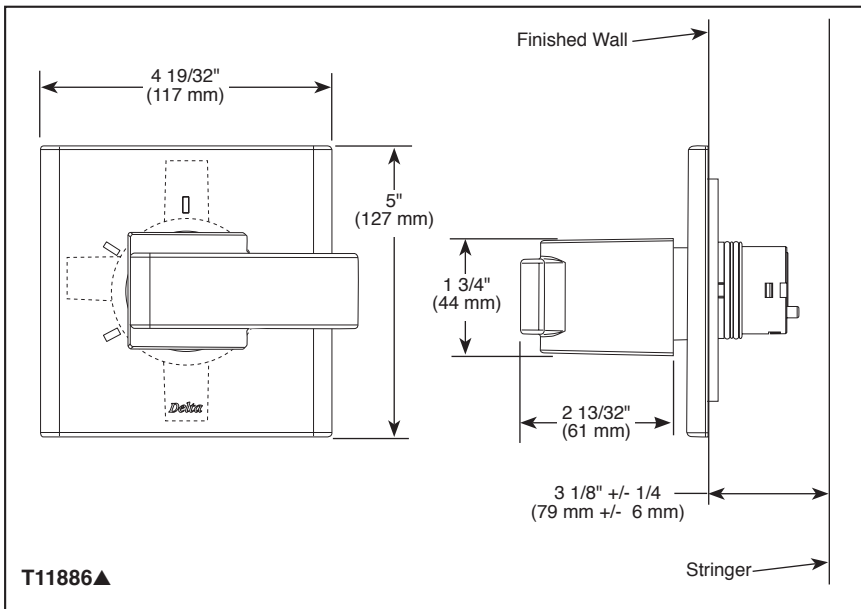

▲ Designate proper finish suffix

Delta reserves the right (1) to make changes in specifications and materials, and (2) to change or discontinue models, both without notice or obligation. Dimensions are for reference only. See current full-line price book or www.deltafaucet.com for finish options and product availability.

DSP-B-T11886 Rev. B

STANDARD SPECIFICATIONS

- Three function diverter. 2 individual positions, 1 shared position.
- Six function diverter. 3 individual positions, 3 shared positions.
- 1/2" rough-in.
- Must also order R1 1000 rough-in.

WARRANTY

- Lifetime limited warranty on parts (other than electronic parts and batteries) and finishes; or, for commercial users, for 5 years from date of purchase.
- 5 year limited warranty on electronic parts (other than batteries); or, for commercial users, for 1 year from the date of purchase. No warranty is provided on batteries.

COMPLIES WITH:

- ASME A112.18.1 / CSA B125.1
- Indicates compliance to ICC/ANSI A117.1