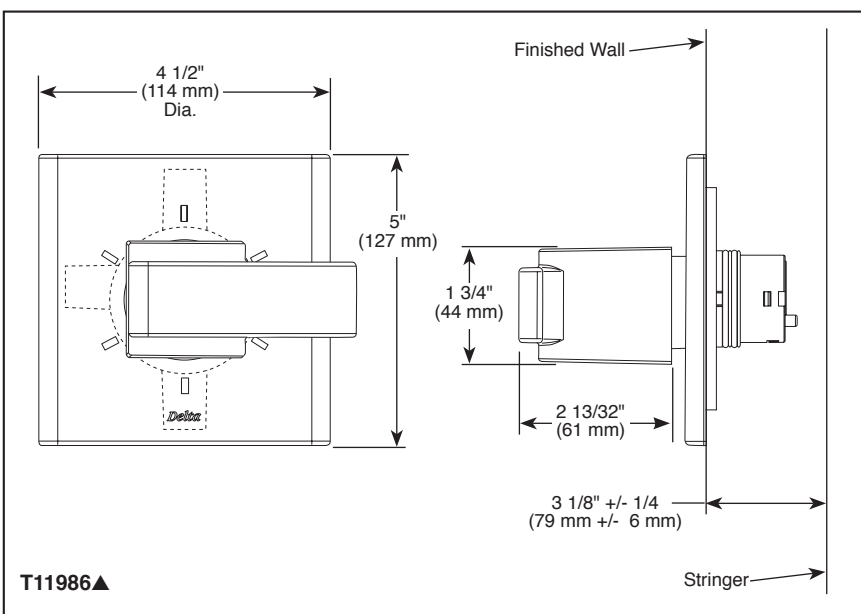

▲ Designate proper finish suffix

Delta reserves the right (1) to make changes in specifications and materials, and (2) to change or discontinue models, both without notice or obligation. Dimensions are for reference only. See current full-line price book or www.deltafaucet.com for finish options and product availability.

DSP-B-T11886 Rev. B

STANDARD SPECIFICATIONS

- Three function diverter. 2 individual positions, 1 shared position.
- Six function diverter. 3 individual positions, 3 shared positions.
- 1/2" rough-in.
- Must also order R1 1000 rough-in.

WARRANTY

- Lifetime limited warranty on parts (other than electronic parts and batteries) and finishes; or, for commercial users, for 5 years from date of purchase.
- 5 year limited warranty on electronic parts (other than batteries); or, for commercial users, for 1 year from the date of purchase. No warranty is provided on batteries.

COMPLIES WITH:

- ASME A112.18.1 / CSA B125.1
- Indicates compliance to ICC/ANSI A117.1