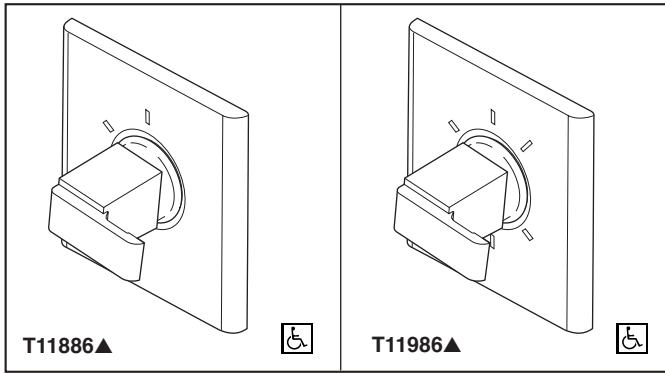

# CUSTOM SHOWER DIVERTER

- Arzo® Collection
- Three Function Diverter Trim (T11886)
- Six Function Diverter Trim (T11986)
- Coordinates With All Delta Arzo® Styled Bath Suites

Submitted Model No.: \_\_\_\_\_