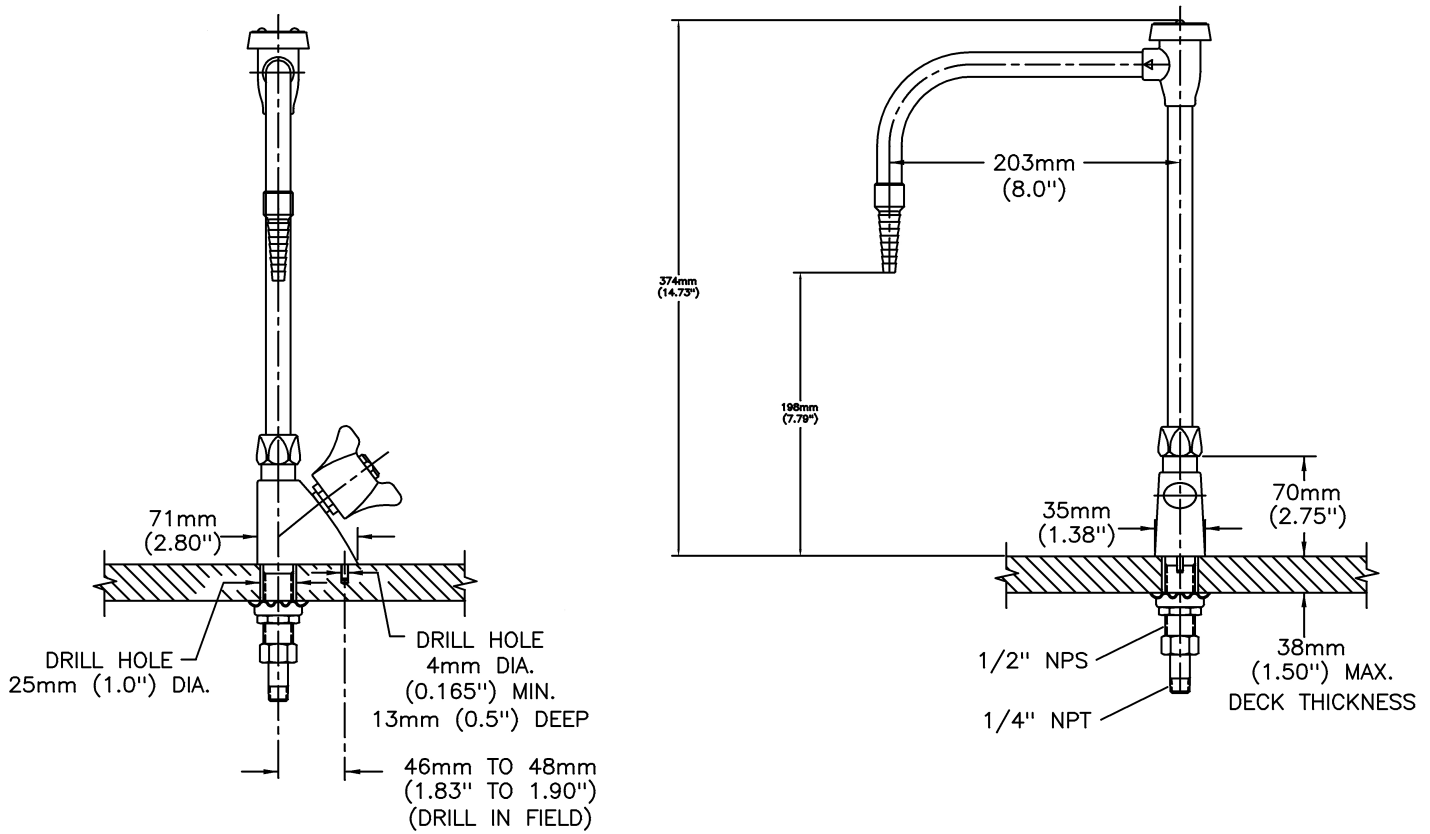

## Single Water Faucets

Deckmount single faucet with rigid/swivel spout  
fits a maximum 1-1/4" diameter hole

**Model No: W6600-10-R24**

### **SPECIFICATION:**

- All brass body with vandal resistant locking pin to prevent damage to counter top(can be removed in field if not required)
- Assembled shank
- Brass locknut and raised lockwasher to provide positive gripping during installation
- Teck Lab compression structure
- Chrome plated brass renewable seat
- 1/4" NPT tailpiece and coupling nut
- Spout can be oriented to suit left, center, or right side handle operation
- Deckmount single faucet with rigid/swivel spout, fits a maximum 1-1/4" diameter hole
- Chrome Finish
- Spout: R24 - 203 mm (8") Angle VB Spout
- Outlet: w/ 1/4" ID Serrated Nozzle Outlet(No Dash or -10 series)
- Handle#: B - Two Arm Metal
- Indexed For: CW - Cold Water(Green)-60 psi max

### **OPERATION:**

- Not Available

***(Dimensional drawing on following page)***

Delta reserves the right (1) to make changes to specifications and materials, and (2) to change or discontinue models, both without notice or obligation. Dimensions are for reference. Measurement may vary plus or minus 6mm(0.25"). Mounting locations are suggested only. Check with local codes for requirements in your area. This spec was produced November 03, 2011.

Delta reserves the right (1) to make changes to specifications and materials, and (2) to change or discontinue models, both without notice or obligation. Dimensions are for reference. Measurement may vary plus or minus 6mm(0.25"). Mounting locations are suggested only. Check with local codes for requirements in your area. This spec was produced November 03, 2011.