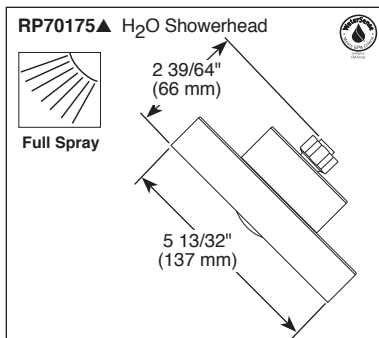

# TUB AND SHOWER FAUCET TRIM

- Trinsic® Series
- Valve Only (T17059)
- Shower Only (T17259)
- Tub/Shower (T17459)

## FEATURES:

- Monitor® 17 Series pressure balanced bath mixing valve with trim
- Single function H<sub>2</sub>Okinetic Technology® showerhead

## STANDARD SPECIFICATIONS:

- Maintains a balanced pressure of hot and cold water even when a valve is turned on or off elsewhere in the system
- Maximum 2.0 gpm @ 80 psi, 7.5 L/Min @ 552 kPa
- For use with MultiChoice® Universal rough valve body. (R10000 Series)
- Back-to-back installation capability
- Solid brass forged body
- Lever volume control handle; temperature adjustment dial
- Field adjustable to limit handle rotation into hot water zone
- Maximum dial rotation adjustable between 90° and 180°
- All parts replaceable from the front of the valve
- Red/blue pad print temperature indicators on the temperature adjustment dial
- 1/2" CWT slip-on spout adapter
- "LHD" models indicate less showerhead.