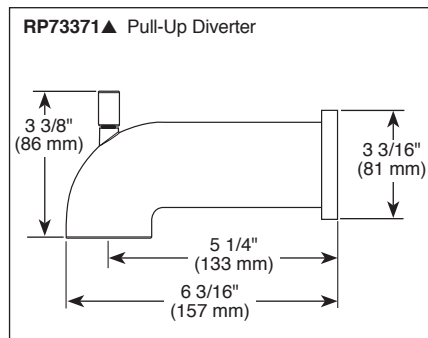

# TUB AND SHOWER FAUCET TRIM

- Trinsic® Series
- Valve Only (T17059)
- Shower Only (T17259)
- Tub/Shower (T17459)

## FEATURES:

- Monitor® 17 Series pressure balanced bath mixing valve with trim
- Single function H<sub>2</sub>Okinetic Technology® showerhead

## STANDARD SPECIFICATIONS:

- Maintains a balanced pressure of hot and cold water even when a valve is turned on or off elsewhere in the system
- Maximum 2.0 gpm @ 80 psi, 7.5 L/Min @ 552 kPa
- For use with MultiChoice® Universal rough valve body. (R10000 Series)
- Back-to-back installation capability
- Solid brass forged body
- Lever volume control handle; temperature adjustment dial
- Field adjustable to limit handle rotation into hot water zone
- Maximum dial rotation adjustable between 90° and 180°
- All parts replaceable from the front of the valve
- Red/blue pad print temperature indicators on the temperature adjustment dial
- 1/2" CWT slip-on spout adapter
- "LHD" models indicate less showerhead.