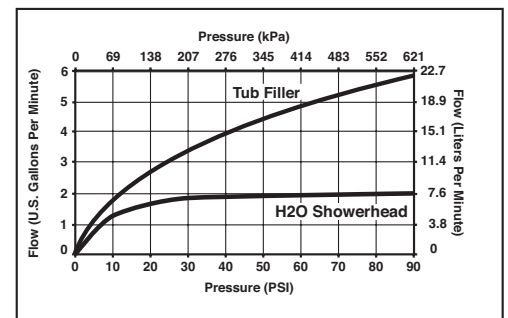

COMPLIES WITH:

- ASME A112.18.1 / CSA B125.1
- ASSE 1016
- Indicates compliance to ICC/ANSI A117.1 - Valve control only
- EPA WaterSense®