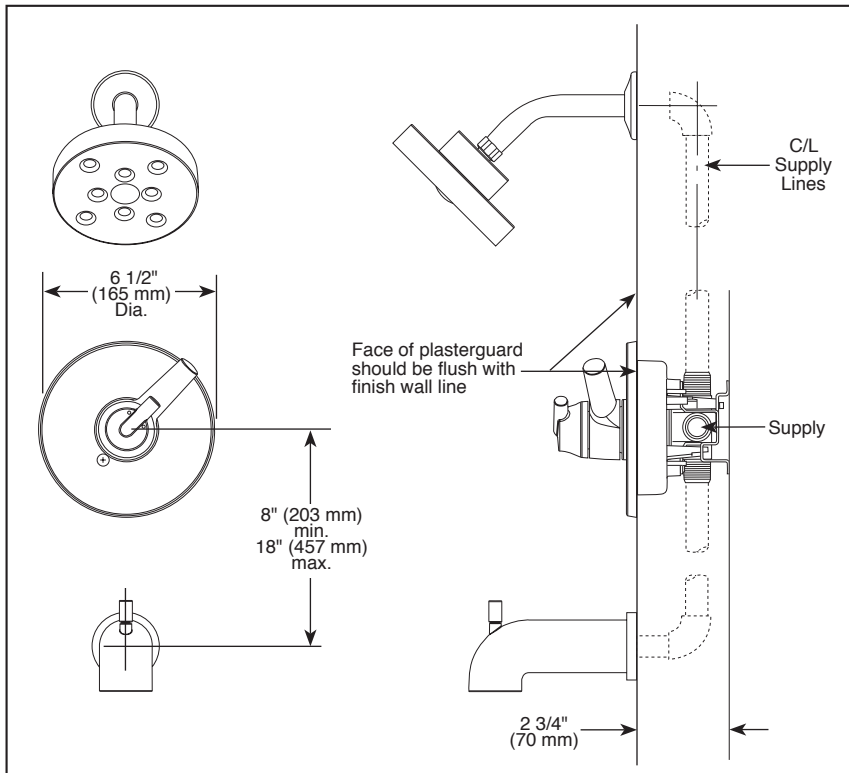

▲ Designate Proper Finish Suffix