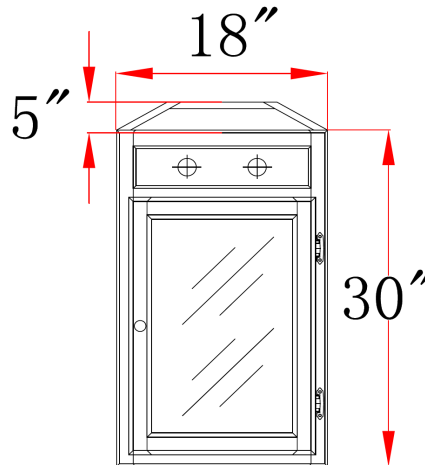

Richland One Door Corner Mount Lighted Cabinet

Specifications

- Honey oak finish with solid brass hardware
- Exposed hinges
- Particle board side panels
- Pre-assembled design
- 1 Door
- 2 Adjustable Shelves
- Single door corner
- Solid oak frame
- Antique brass hardware with TruMatch finish
- Uses two 60-Watt, medium base bulbs, sold separately

Dimensions

Warranty & Compliances

Warranty Limited 1 year warranty
California 93120 Compliant

Order Codes & Finishes/Colors

18"w x 6"d x 30"h

551036

Type:
Job:
Order Code:
Approvals:

Design House reserves the right to make changes in materials, specifications & models at any time. Design House also reserves the right to discontinue product without notice or obligation.