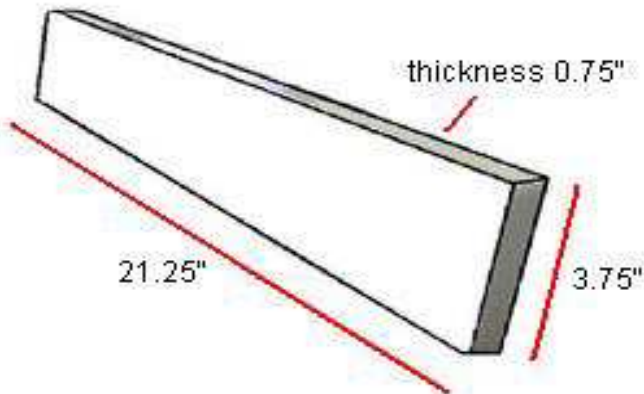

# 22" Side Splash

## Specifications

**Material Content:** Cultured Marble  
**Size:** 22"  
**Color:** White on white / Solid White

## Dimensions