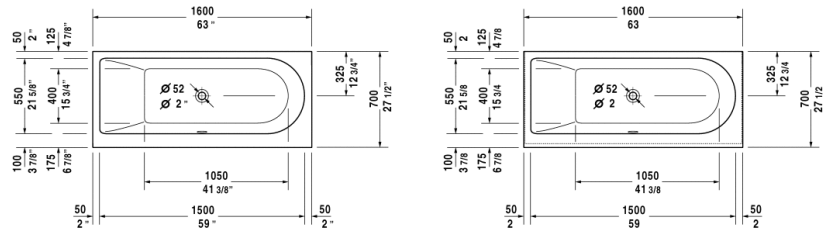

Bathtub # 70023800000090 / 710238001001090 / 710238001461090 / 710238002001090 / 710238002461090 / 710238002501090 / 710238002511090 / 710238002521090 ...

Darling New

Bathtub	Dimension	Weight	Order number
rectangle, built-in, with one backrest slope left, 1/4" sanitary acrylic			
Colors			
00 White Alpin			
Variant			
BathtubBase tub	63" x 27 1/2" Inch	52,900 lb	70023800000090
BathtubAir-System	63" x 27 1/2" Inch	-	710238001001090
BathtubAir-System with remote	63" x 27 1/2" Inch	-	710238001461090
BathtubJet-System	63" x 27 1/2" Inch	-	710238002001090
BathtubJet-System with remote	63" x 27 1/2" Inch	-	710238002461090
BathtubJet-System with Heater	63" x 27 1/2" Inch	-	710238002501090
BathtubJet-System with Heater and Ozone	63" x 27 1/2" Inch	-	710238002511090
BathtubJet-System with remote and Heater	63" x 27 1/2" Inch	-	710238002521090
BathtubJet-System with remote, Heater and Ozone	63" x 27 1/2" Inch	-	710238002531090
BathtubCombi-System	63" x 27 1/2" Inch	-	710238003001090
BathtubCombi-System with remote	63" x 27 1/2" Inch	-	710238003461090
BathtubCombi-System with Heater	63" x 27 1/2" Inch	-	710238003501090
BathtubCombi-System with Heater and Ozone	63" x 27 1/2" Inch	-	710238003511090
BathtubCombi-System with remote and Heater	63" x 27 1/2" Inch	-	710238003521090
BathtubCombi-System with remote, Heater and Ozone	63" x 27 1/2" Inch	-	710238003531090
BathtubCombi-System with light	63" x 27 1/2" Inch	-	710238004001090
BathtubCombi-System with light and remote	63" x 27 1/2" Inch	-	710238004461090