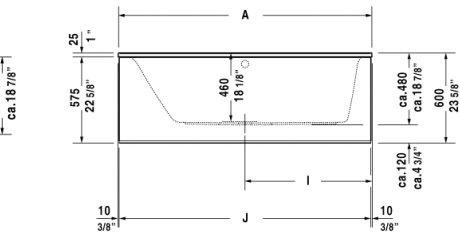

Bathtub # 70023800000090 / 710238001001090 / 710238001461090 / 710238002001090 / 710238002461090 / 710238002501090 / 710238002511090 / 710238002521090 ...

Darling New

Bathtub	Dimension	Weight	Order number
rectangle, built-in, with one backrest slope left, 1/4" sanitary acrylic			
Colors			
00 White Alpin			
Variant			
BathtubBase tub	63" x 27 1/2" Inch	52,900 lb	70023800000090
BathtubAir-System	63" x 27 1/2" Inch	-	710238001001090
BathtubAir-System with remote	63" x 27 1/2" Inch	-	710238001461090
BathtubJet-System	63" x 27 1/2" Inch	-	710238002001090
BathtubJet-System with remote	63" x 27 1/2" Inch	-	710238002461090
BathtubJet-System with Heater	63" x 27 1/2" Inch	-	710238002501090
BathtubJet-System with Heater and Ozone	63" x 27 1/2" Inch	-	710238002511090
BathtubJet-System with remote and Heater	63" x 27 1/2" Inch	-	710238002521090
BathtubJet-System with remote, Heater and Ozone	63" x 27 1/2" Inch	-	710238002531090
BathtubCombi-System	63" x 27 1/2" Inch	-	710238003001090
BathtubCombi-System with remote	63" x 27 1/2" Inch	-	710238003461090
BathtubCombi-System with Heater	63" x 27 1/2" Inch	-	710238003501090
BathtubCombi-System with Heater and Ozone	63" x 27 1/2" Inch	-	710238003511090
BathtubCombi-System with remote and Heater	63" x 27 1/2" Inch	-	710238003521090
BathtubCombi-System with remote, Heater and Ozone	63" x 27 1/2" Inch	-	710238003531090
BathtubCombi-System with light	63" x 27 1/2" Inch	-	710238004001090
BathtubCombi-System with light and remote	63" x 27 1/2" Inch	-	710238004461090