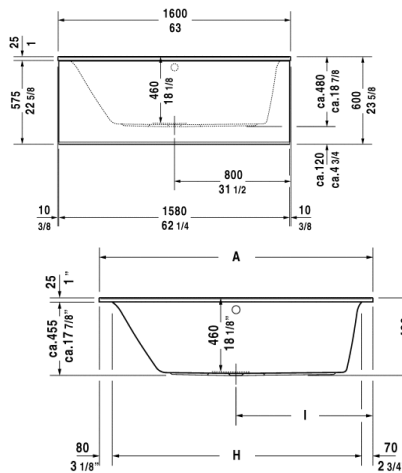

Bathtub # 70023800000090 / 710238001001090 / 710238001461090 / 710238002001090 / 710238002461090 / 710238002501090 / 710238002511090 / 710238002521090 ...

Darling New

Bathtub	Dimension	Weight	Order number
rectangle, built-in, with one backrest slope left, 1/4" sanitary acrylic			
Colors			
00 White Alpin			
Variant			
BathtubBase tub	63" x 27 1/2" Inch	52,900 lb	70023800000090
BathtubAir-System	63" x 27 1/2" Inch	-	710238001001090
BathtubAir-System with remote	63" x 27 1/2" Inch	-	710238001461090
BathtubJet-System	63" x 27 1/2" Inch	-	710238002001090
BathtubJet-System with remote	63" x 27 1/2" Inch	-	710238002461090
BathtubJet-System with Heater	63" x 27 1/2" Inch	-	710238002501090
BathtubJet-System with Heater and Ozone	63" x 27 1/2" Inch	-	710238002511090
BathtubJet-System with remote and Heater	63" x 27 1/2" Inch	-	710238002521090
BathtubJet-System with remote, Heater and Ozone	63" x 27 1/2" Inch	-	710238002531090
BathtubCombi-System	63" x 27 1/2" Inch	-	710238003001090
BathtubCombi-System with remote	63" x 27 1/2" Inch	-	710238003461090
BathtubCombi-System with Heater	63" x 27 1/2" Inch	-	710238003501090
BathtubCombi-System with Heater and Ozone	63" x 27 1/2" Inch	-	710238003511090
BathtubCombi-System with remote and Heater	63" x 27 1/2" Inch	-	710238003521090
BathtubCombi-System with remote, Heater and Ozone	63" x 27 1/2" Inch	-	710238003531090
BathtubCombi-System with light	63" x 27 1/2" Inch	-	710238004001090
BathtubCombi-System with light and remote	63" x 27 1/2" Inch	-	710238004461090