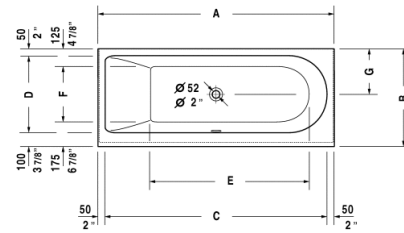

Bathtub # 70023800000090 / 710238001001090 / 710238001461090 / 710238002001090 / 710238002461090 / 710238002501090 / 710238002511090 / 710238002521090 ...

Darling New

Bathtub	Dimension	Weight	Order number
rectangle, built-in, with one backrest slope left, 1/4" sanitary acrylic			
Colors			
00 White Alpin			
Variant			
BathtubBase tub	63" x 27 1/2" Inch	52,900 lb	70023800000090
BathtubAir-System	63" x 27 1/2" Inch	-	710238001001090
BathtubAir-System with remote	63" x 27 1/2" Inch	-	710238001461090
BathtubJet-System	63" x 27 1/2" Inch	-	710238002001090
BathtubJet-System with remote	63" x 27 1/2" Inch	-	710238002461090
BathtubJet-System with Heater	63" x 27 1/2" Inch	-	710238002501090
BathtubJet-System with Heater and Ozone	63" x 27 1/2" Inch	-	710238002511090
BathtubJet-System with remote and Heater	63" x 27 1/2" Inch	-	710238002521090
BathtubJet-System with remote, Heater and Ozone	63" x 27 1/2" Inch	-	710238002531090
BathtubCombi-System	63" x 27 1/2" Inch	-	710238003001090
BathtubCombi-System with remote	63" x 27 1/2" Inch	-	710238003461090
BathtubCombi-System with Heater	63" x 27 1/2" Inch	-	710238003501090
BathtubCombi-System with Heater and Ozone	63" x 27 1/2" Inch	-	710238003511090
BathtubCombi-System with remote and Heater	63" x 27 1/2" Inch	-	710238003521090
BathtubCombi-System with remote, Heater and Ozone	63" x 27 1/2" Inch	-	710238003531090
BathtubCombi-System with light	63" x 27 1/2" Inch	-	710238004001090
BathtubCombi-System with light and remote	63" x 27 1/2" Inch	-	710238004461090