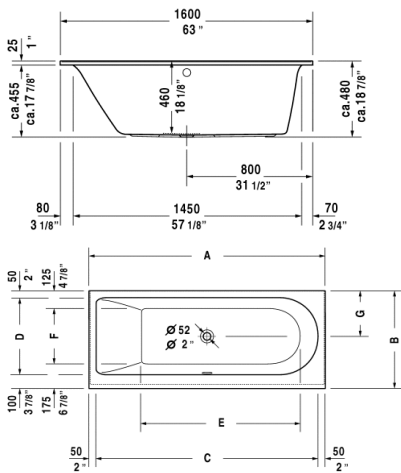

Bathtub # 70023800000090 / 710238001001090 / 710238001461090 / 710238002001090 / 710238002461090 / 710238002501090 / 710238002511090 / 710238002521090 ...

Darling New

Bathtub	Dimension	Weight	Order number
rectangle, built-in, with one backrest slope left, 1/4" sanitary acrylic			
Colors			
00 White Alpin			
Variant			
BathtubBase tub	63" x 27 1/2" Inch	52,900 lb	70023800000090
BathtubAir-System	63" x 27 1/2" Inch	-	710238001001090
BathtubAir-System with remote	63" x 27 1/2" Inch	-	710238001461090
BathtubJet-System	63" x 27 1/2" Inch	-	710238002001090
BathtubJet-System with remote	63" x 27 1/2" Inch	-	710238002461090
BathtubJet-System with Heater	63" x 27 1/2" Inch	-	710238002501090
BathtubJet-System with Heater and Ozone	63" x 27 1/2" Inch	-	710238002511090
BathtubJet-System with remote and Heater	63" x 27 1/2" Inch	-	710238002521090
BathtubJet-System with remote, Heater and Ozone	63" x 27 1/2" Inch	-	710238002531090
BathtubCombi-System	63" x 27 1/2" Inch	-	710238003001090
BathtubCombi-System with remote	63" x 27 1/2" Inch	-	710238003461090
BathtubCombi-System with Heater	63" x 27 1/2" Inch	-	710238003501090
BathtubCombi-System with Heater and Ozone	63" x 27 1/2" Inch	-	710238003511090
BathtubCombi-System with remote and Heater	63" x 27 1/2" Inch	-	710238003521090
BathtubCombi-System with remote, Heater and Ozone	63" x 27 1/2" Inch	-	710238003531090
BathtubCombi-System with light	63" x 27 1/2" Inch	-	710238004001090
BathtubCombi-System with light and remote	63" x 27 1/2" Inch	-	710238004461090