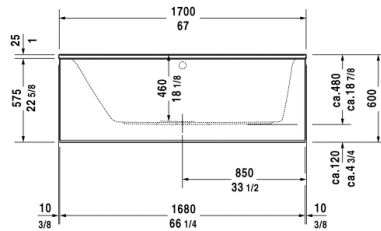

Bathtub # 70024200000090 / 710242001001090 / 710242001461090 / 710242002001090 / 710242002461090 / 710242002501090 / 710242002511090 / 710242002521090 ...

Darling New

Bathtub	Dimension	Weight	Order number
rectangle, built-in, with one backrest slope left, 1/4" sanitary acrylic			
Colors			
00 White Alpin			
Variant			
BathtubBase tub	66 7/8" x 29 1/2" Inch	57,400 lb	70024200000090
BathtubAir-System	66 7/8" x 29 1/2" Inch	-	710242001001090
BathtubAir-System with remote	66 7/8" x 29 1/2" Inch	-	710242001461090
BathtubJet-System	66 7/8" x 29 1/2" Inch	-	710242002001090
BathtubJet-System with remote	66 7/8" x 29 1/2" Inch	-	710242002461090
BathtubJet-System with Heater	66 7/8" x 29 1/2" Inch	-	710242002501090
BathtubCombi-System with Heater and Ozone	66 7/8" x 29 1/2" Inch	-	710242002511090
BathtubJet-System with remote and Heater	66 7/8" x 29 1/2" Inch	-	710242002521090
BathtubJet-System with remote, Heater and Ozone	66 7/8" x 29 1/2" Inch	-	710242002531090
BathtubCombi-System	66 7/8" x 29 1/2" Inch	-	710242003001090
BathtubCombi-System with remote	66 7/8" x 29 1/2" Inch	-	710242003461090
BathtubCombi-System with Heater	66 7/8" x 29 1/2" Inch	-	710242003501090
BathtubCombi-System with Heater and Ozone	66 7/8" x 29 1/2" Inch	-	710242003511090
BathtubCombi-System with remote and Heater	66 7/8" x 29 1/2" Inch	-	710242003521090
BathtubCombi-System with remote, Heater and Ozone	66 7/8" x 29 1/2" Inch	-	710242003531090
BathtubCombi-System with light	66 7/8" x 29 1/2" Inch	-	710242004001090
BathtubCombi-System with light and remote	66 7/8" x 29 1/2" Inch	-	710242004461090
BathtubCombi-System with light and Heater	66 7/8" x 29 1/2" Inch	-	710242004501090
BathtubCombi-System with light, Heater and Ozone	66 7/8" x 29 1/2" Inch	-	710242004511090
BathtubCombi-System with light, remote and Heater	66 7/8" x 29 1/2" Inch	-	710242004521090
BathtubCombi-System with light, remote, Heater and Ozone	66 7/8" x 29 1/2" Inch	-	710242004531090