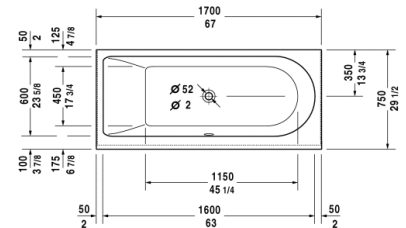

Bathtub # 70024200000090 / 710242001001090 / 710242001461090 / 710242002001090 / 710242002461090 / 710242002501090 / 710242002511090 / 710242002521090 ...

Darling New

Bathtub	Dimension	Weight	Order number
rectangle, built-in, with one backrest slope left, 1/4" sanitary acrylic			
Colors			
00 White Alpin			
Variant			
BathtubBase tub	66 7/8" x 29 1/2" Inch	57,400 lb	70024200000090
BathtubAir-System	66 7/8" x 29 1/2" Inch	-	710242001001090
BathtubAir-System with remote	66 7/8" x 29 1/2" Inch	-	710242001461090
BathtubJet-System	66 7/8" x 29 1/2" Inch	-	710242002001090
BathtubJet-System with remote	66 7/8" x 29 1/2" Inch	-	710242002461090
BathtubJet-System with Heater	66 7/8" x 29 1/2" Inch	-	710242002501090
BathtubCombi-System with Heater and Ozone	66 7/8" x 29 1/2" Inch	-	710242002511090
BathtubJet-System with remote and Heater	66 7/8" x 29 1/2" Inch	-	710242002521090
BathtubJet-System with remote, Heater and Ozone	66 7/8" x 29 1/2" Inch	-	710242002531090
BathtubCombi-System	66 7/8" x 29 1/2" Inch	-	710242003001090
BathtubCombi-System with remote	66 7/8" x 29 1/2" Inch	-	710242003461090
BathtubCombi-System with Heater	66 7/8" x 29 1/2" Inch	-	710242003501090
BathtubCombi-System with Heater and Ozone	66 7/8" x 29 1/2" Inch	-	710242003511090
BathtubCombi-System with remote and Heater	66 7/8" x 29 1/2" Inch	-	710242003521090
BathtubCombi-System with remote, Heater and Ozone	66 7/8" x 29 1/2" Inch	-	710242003531090
BathtubCombi-System with light	66 7/8" x 29 1/2" Inch	-	710242004001090
BathtubCombi-System with light and remote	66 7/8" x 29 1/2" Inch	-	710242004461090
BathtubCombi-System with light and Heater	66 7/8" x 29 1/2" Inch	-	710242004501090
BathtubCombi-System with light, Heater and Ozone	66 7/8" x 29 1/2" Inch	-	710242004511090
BathtubCombi-System with light, remote and Heater	66 7/8" x 29 1/2" Inch	-	710242004521090
BathtubCombi-System with light, remote, Heater and Ozone	66 7/8" x 29 1/2" Inch	-	710242004531090