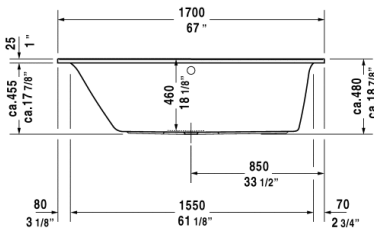

Bathtub # 70024200000090 / 710242001001090 / 710242001461090 / 710242002001090 / 710242002461090 / 710242002501090 / 710242002511090 / 710242002521090 ...

Darling New

Bathtub	Dimension	Weight	Order number
rectangle, built-in, with one backrest slope left, 1/4" sanitary acrylic			
Colors			
00 White Alpin			
Variant			
BathtubBase tub	66 7/8" x 29 1/2" Inch	57,400 lb	70024200000090
BathtubAir-System	66 7/8" x 29 1/2" Inch	-	710242001001090
BathtubAir-System with remote	66 7/8" x 29 1/2" Inch	-	710242001461090
BathtubJet-System	66 7/8" x 29 1/2" Inch	-	710242002001090
BathtubJet-System with remote	66 7/8" x 29 1/2" Inch	-	710242002461090
BathtubJet-System with Heater	66 7/8" x 29 1/2" Inch	-	710242002501090
BathtubCombi-System with Heater and Ozone	66 7/8" x 29 1/2" Inch	-	710242002511090
BathtubJet-System with remote and Heater	66 7/8" x 29 1/2" Inch	-	710242002521090
BathtubJet-System with remote, Heater and Ozone	66 7/8" x 29 1/2" Inch	-	710242002531090
BathtubCombi-System	66 7/8" x 29 1/2" Inch	-	710242003001090
BathtubCombi-System with remote	66 7/8" x 29 1/2" Inch	-	710242003461090
BathtubCombi-System with Heater	66 7/8" x 29 1/2" Inch	-	710242003501090
BathtubCombi-System with Heater and Ozone	66 7/8" x 29 1/2" Inch	-	710242003511090
BathtubCombi-System with remote and Heater	66 7/8" x 29 1/2" Inch	-	710242003521090
BathtubCombi-System with remote, Heater and Ozone	66 7/8" x 29 1/2" Inch	-	710242003531090
BathtubCombi-System with light	66 7/8" x 29 1/2" Inch	-	710242004001090
BathtubCombi-System with light and remote	66 7/8" x 29 1/2" Inch	-	710242004461090
BathtubCombi-System with light and Heater	66 7/8" x 29 1/2" Inch	-	710242004501090
BathtubCombi-System with light, Heater and Ozone	66 7/8" x 29 1/2" Inch	-	710242004511090
BathtubCombi-System with light, remote and Heater	66 7/8" x 29 1/2" Inch	-	710242004521090
BathtubCombi-System with light, remote, Heater and Ozone	66 7/8" x 29 1/2" Inch	-	710242004531090