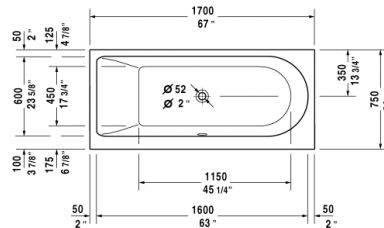

Bathtub # 70024200000090 / 710242001001090 / 710242001461090 / 710242002001090 / 710242002461090 / 710242002501090 / 710242002511090 / 710242002521090 ...

Darling New

Bathtub	Dimension	Weight	Order number
rectangle, built-in, with one backrest slope left, 1/4" sanitary acrylic			
Colors			
00 White Alpin			
Variant			
BathtubBase tub	66 7/8" x 29 1/2" Inch	57,400 lb	70024200000090
BathtubAir-System	66 7/8" x 29 1/2" Inch	-	710242001001090
BathtubAir-System with remote	66 7/8" x 29 1/2" Inch	-	710242001461090
BathtubJet-System	66 7/8" x 29 1/2" Inch	-	710242002001090
BathtubJet-System with remote	66 7/8" x 29 1/2" Inch	-	710242002461090
BathtubJet-System with Heater	66 7/8" x 29 1/2" Inch	-	710242002501090
BathtubCombi-System with Heater and Ozone	66 7/8" x 29 1/2" Inch	-	710242002511090
BathtubJet-System with remote and Heater	66 7/8" x 29 1/2" Inch	-	710242002521090
BathtubJet-System with remote, Heater and Ozone	66 7/8" x 29 1/2" Inch	-	710242002531090
BathtubCombi-System	66 7/8" x 29 1/2" Inch	-	710242003001090
BathtubCombi-System with remote	66 7/8" x 29 1/2" Inch	-	710242003461090
BathtubCombi-System with Heater	66 7/8" x 29 1/2" Inch	-	710242003501090
BathtubCombi-System with Heater and Ozone	66 7/8" x 29 1/2" Inch	-	710242003511090
BathtubCombi-System with remote and Heater	66 7/8" x 29 1/2" Inch	-	710242003521090
BathtubCombi-System with remote, Heater and Ozone	66 7/8" x 29 1/2" Inch	-	710242003531090
BathtubCombi-System with light	66 7/8" x 29 1/2" Inch	-	710242004001090
BathtubCombi-System with light and remote	66 7/8" x 29 1/2" Inch	-	710242004461090
BathtubCombi-System with light and Heater	66 7/8" x 29 1/2" Inch	-	710242004501090
BathtubCombi-System with light, Heater and Ozone	66 7/8" x 29 1/2" Inch	-	710242004511090
BathtubCombi-System with light, remote and Heater	66 7/8" x 29 1/2" Inch	-	710242004521090
BathtubCombi-System with light, remote, Heater and Ozone	66 7/8" x 29 1/2" Inch	-	710242004531090