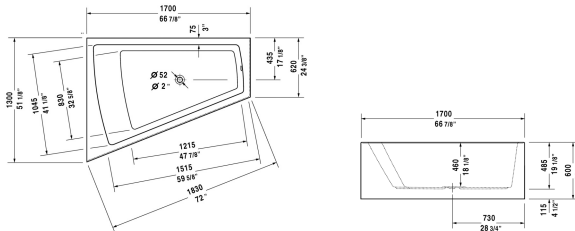

**Bathtub # 70026600000090 / 710266001001090 /
710266001461090 / 710266002001090 / 710266002461090 /
710266002501090 / 710266002511090 / 710266002521090 ...**

| < 66 7/8" Inch > |

Bathtub	Dimension	Weight	Order number
with one backrest slope left, with integrated acrylic panel and support frame, cUPC listed, 1/4" sanitary acrylic			
Colors			
00 White			
Variant			
Base tub	66 7/8" x 51 1/8" Inch	155.5 lb	70026600000090
Air-System	66 7/8" x 51 1/8" Inch	155.5 lb	710266001001090
Air-System with remote	66 7/8" x 51 1/8" Inch	155.5 lb	710266001461090
Jet-System	66 7/8" x 51 1/8" Inch	155.5 lb	710266002001090
Jet-System with remote	66 7/8" x 51 1/8" Inch	155.5 lb	710266002461090
Jet-System with heater	66 7/8" x 51 1/8" Inch	155.5 lb	710266002501090
Jet-System with heater and ozone	66 7/8" x 51 1/8" Inch	155.5 lb	710266002511090
Jet-System with remote and heater	66 7/8" x 51 1/8" Inch	155.5 lb	710266002521090
Jet-System with remote, heater and ozone	66 7/8" x 51 1/8" Inch	155.5 lb	710266002531090
Combi-System	66 7/8" x 51 1/8" Inch	155.5 lb	710266003001090
Combi-System with remote	66 7/8" x 51 1/8" Inch	155.5 lb	710266003461090
Combi-System with heater	66 7/8" x 51 1/8" Inch	155.5 lb	710266003501090
Combi-System with heater and ozone	66 7/8" x 51 1/8" Inch	155.5 lb	710266003511090
Combi-System with remote and heater	66 7/8" x 51 1/8" Inch	155.5 lb	710266003521090
Combi-System with remote, heater and ozone	66 7/8" x 51 1/8" Inch	155.5 lb	710266003531090
Combi-System with light	66 7/8" x 51 1/8" Inch	155.5 lb	710266004001090
Combi-System with light and remote	66 7/8" x 51 1/8" Inch	155.5 lb	710266004461090
Combi-System with light and heater	66 7/8" x 51 1/8" Inch	155.5 lb	710266004501090
Combi-System with light, heater and ozone	66 7/8" x 51 1/8" Inch	155.5 lb	710266004511090
Combi-System with light, remote and heater	66 7/8" x 51 1/8" Inch	155.5 lb	710266004521090
Combi-System with light, remote, heater and ozone	66 7/8" x 51 1/8" Inch	155.5 lb	710266004531090
Accessory for bath- and whirltub			