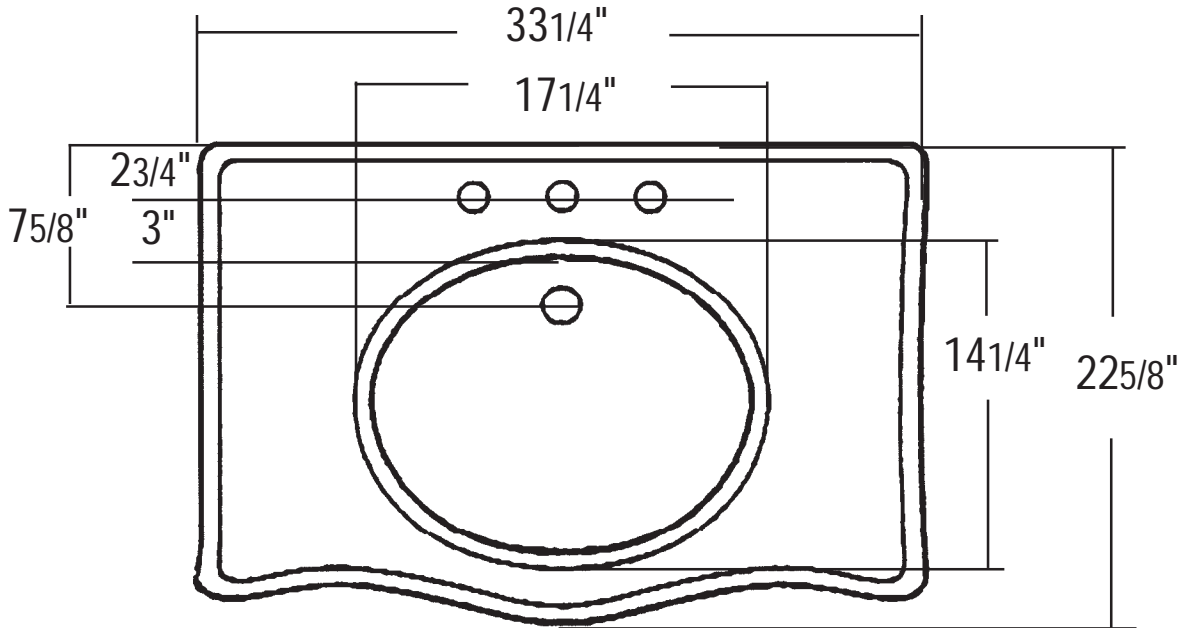

ETC English Turn Vitreous China

Overall: 33¹/₄" x 22⁵/₈" x 34¹/₄"

Bowl: 17¹/₃" x 14¹/₄"

Overall Depth: 8¹/₂"

Drain hole diameter

1²³/₃₂", +/- 3³²/₂"
(1⁵/₈" to 1¹³/₁₆")

Revised 03/22/04

ETC English Turn

“Top of the Leg”
dimensions