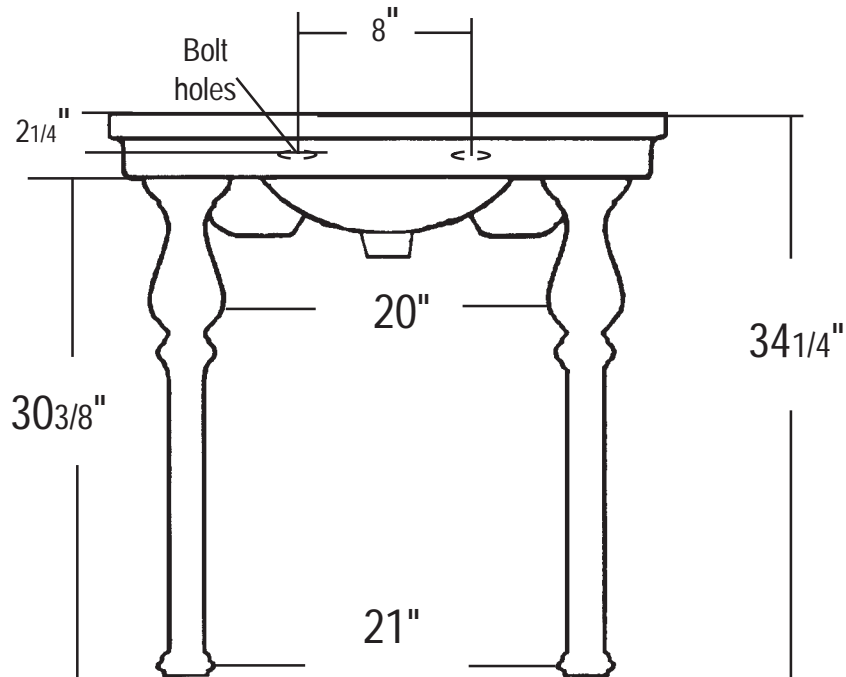

ETC English Turn Vitreous China

Overall: 33¹/₄" x 22⁵/₈" x 34¹/₄"

Bowl: 17¹/₃" x 14¹/₄"

Overall Depth: 8¹/₂"

Drain hole diameter

1²³/₃₂", +/- 3³²/₂"
(1⁵/₈" to 1¹³/₁₆")

Revised 03/22/04

ETC English Turn

“Top of the Leg”
dimensions