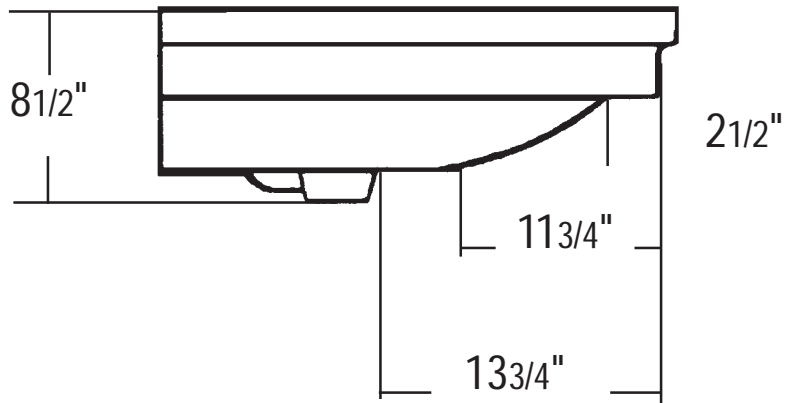

ETC English Turn Vitreous China

Overall: 33¹/₄" x 22⁵/₈" x 34¹/₄"

Bowl: 17¹/₃" x 14¹/₄"

Overall Depth: 8¹/₂"

Drain hole diameter

1²³/₃₂", +/- 3³²/₂"
(1⁵/₈" to 1¹³/₁₆")

Revised 03/22/04

ETC English Turn

“Top of the Leg”
dimensions