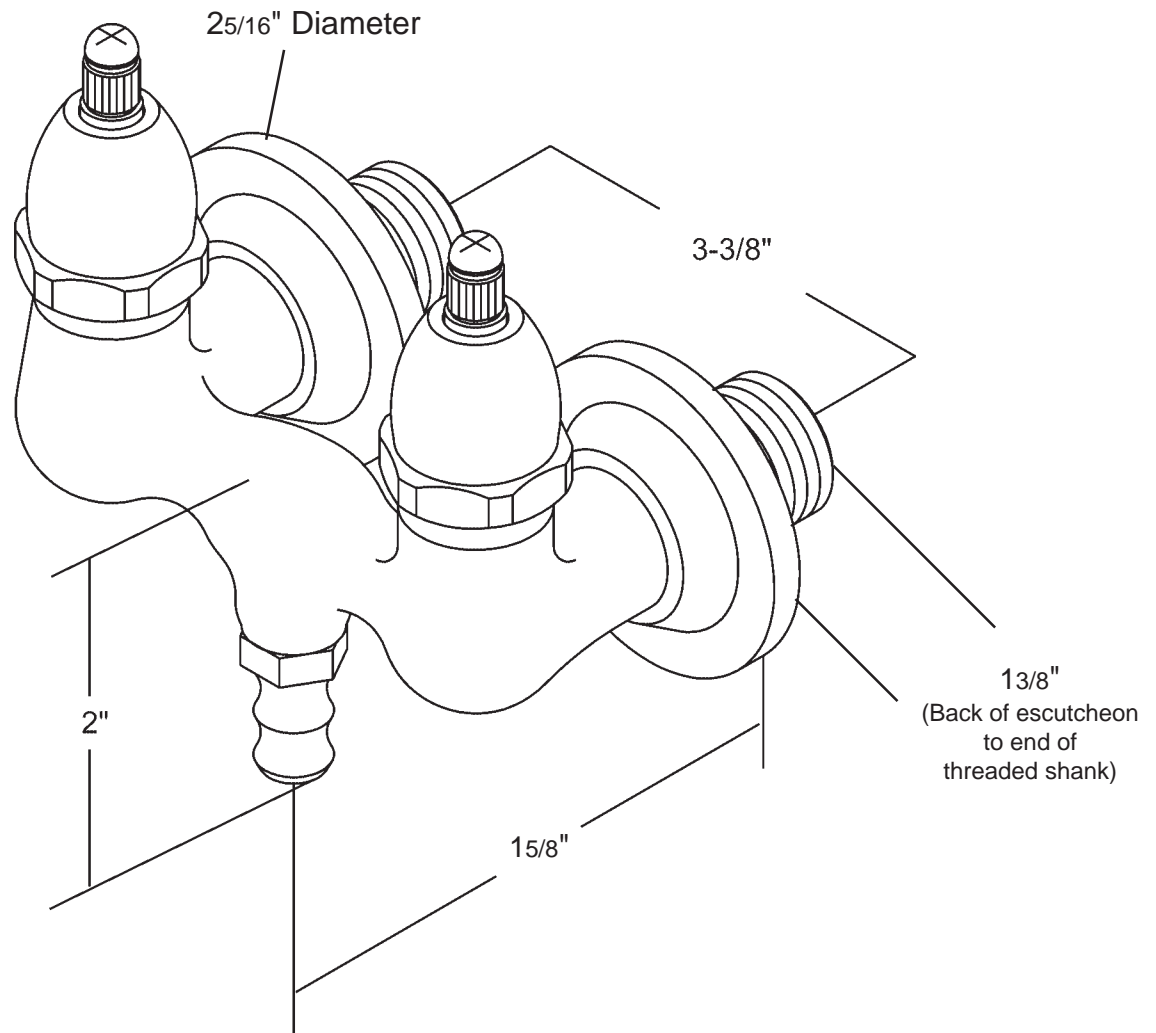

Specification for **TW41 - TW45**

For Tubwall Mount Only
1/4" Turn Washerless Cartridges

Flow Rate : 5.5 GPM @ 60 PSI

Inlets: 1" OD
Thread Length from Escutcheon: 1 3/8"

Revised 03/05/04