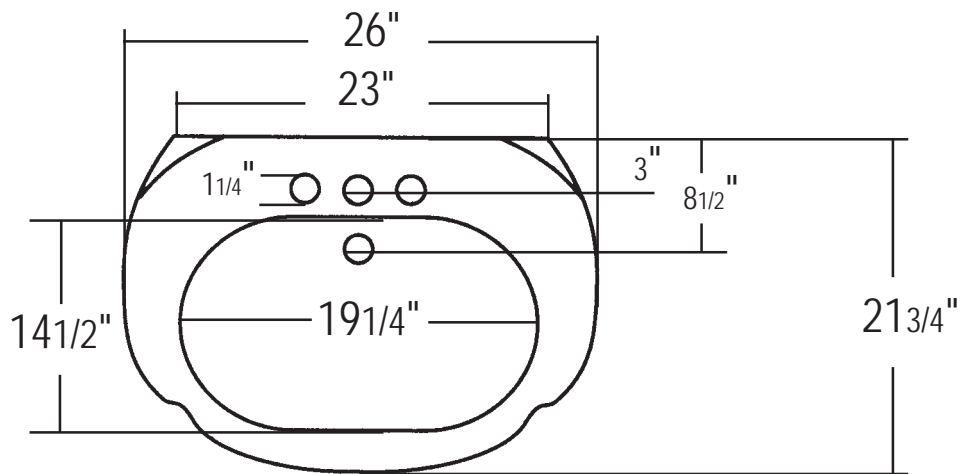

# AB Aberdeen Pedestal Lavatory Vitreous China

Overall: 26" x 21<sup>3</sup>/<sub>4</sub>" x 36<sup>1</sup>/<sub>2</sub>"

Bowl: 19<sup>1</sup>/<sub>4</sub>" x 14<sup>1</sup>/<sub>2</sub>"

Pedestal is open to 1/2" from the Floor

Drain Chase:	2" wide
Pedestal Footprint:	11" Diameter
Wall to front of column:	14"
Drain hole diameter	1 <sup>23</sup> / <sub>32</sub> ", +/- 3/32" (1 <sup>5</sup> / <sub>8</sub> " to 1 <sup>13</sup> / <sub>16</sub> ")