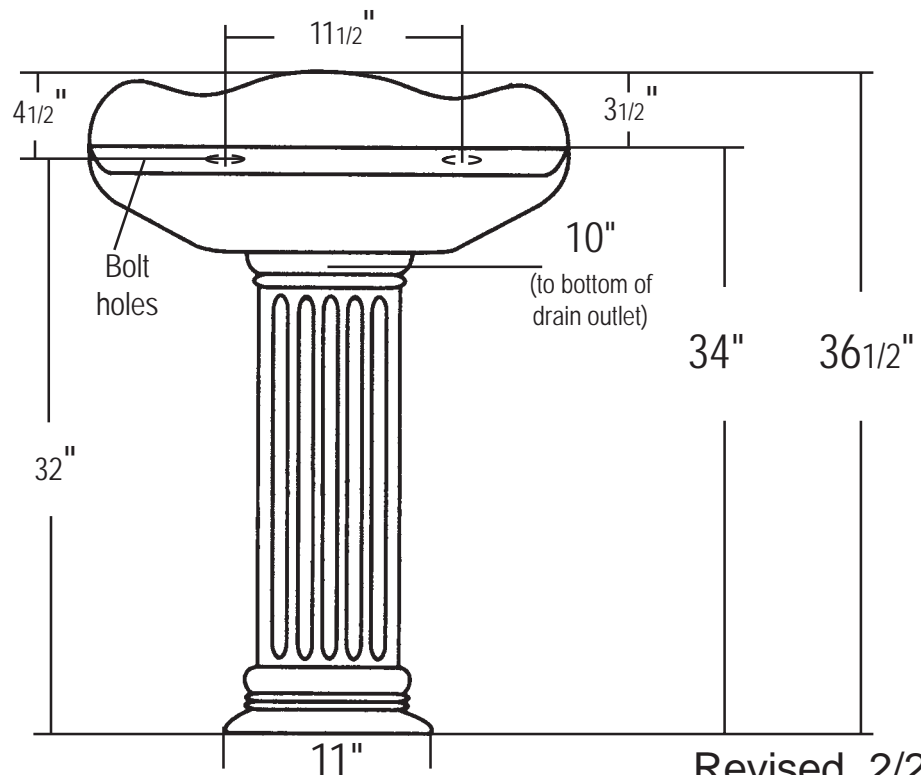

# AB Aberdeen Pedestal Lavatory Vitreous China

Overall: 26" x 21<sup>3</sup>/<sub>4</sub>" x 36<sup>1</sup>/<sub>2</sub>"

Bowl: 19<sup>1</sup>/<sub>4</sub>" x 14<sup>1</sup>/<sub>2</sub>"

Pedestal is open to 1/2" from the Floor

Drain Chase:	2" wide
Pedestal Footprint:	11" Diameter
Wall to front of column:	14"
Drain hole diameter	1 <sup>23</sup> / <sub>32</sub> ", +/- 3/32" (1 <sup>5</sup> / <sub>8</sub> " to 1 <sup>13</sup> / <sub>16</sub> ")