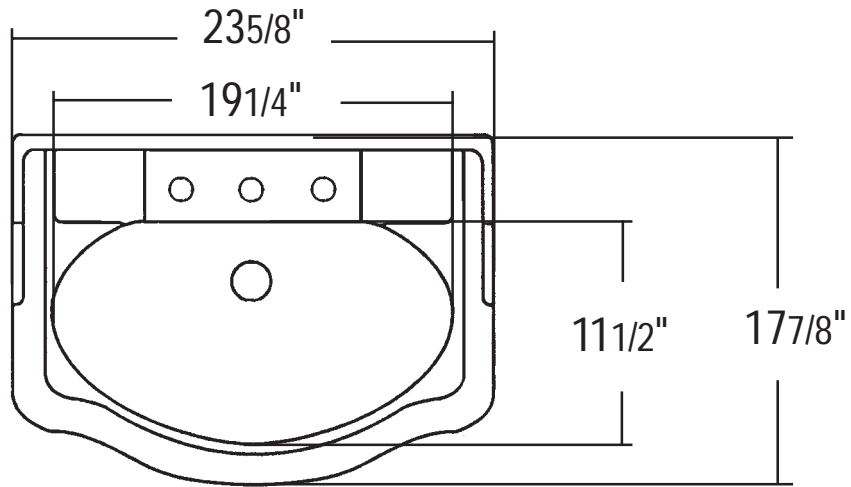

ETP English Turn Petite Pedestal Lavatory Vitreous China

Overall: 23⁵/₈" x 17⁷/₈" X 35⁷/₈"

Bowl: 19¹/₄" x 11¹/₂"

Pedestal is open to the floor

Pedestal Height 27"

Pedestal Footprint: 10¹/₂" Front to back

10" Left to Right

Wall to front of column: 13"

Drain hole diameter 1²³/₃₂", +/- 3/32"
(1⁵/₈" to 1¹³/₁₆")

Revised 2/25/04