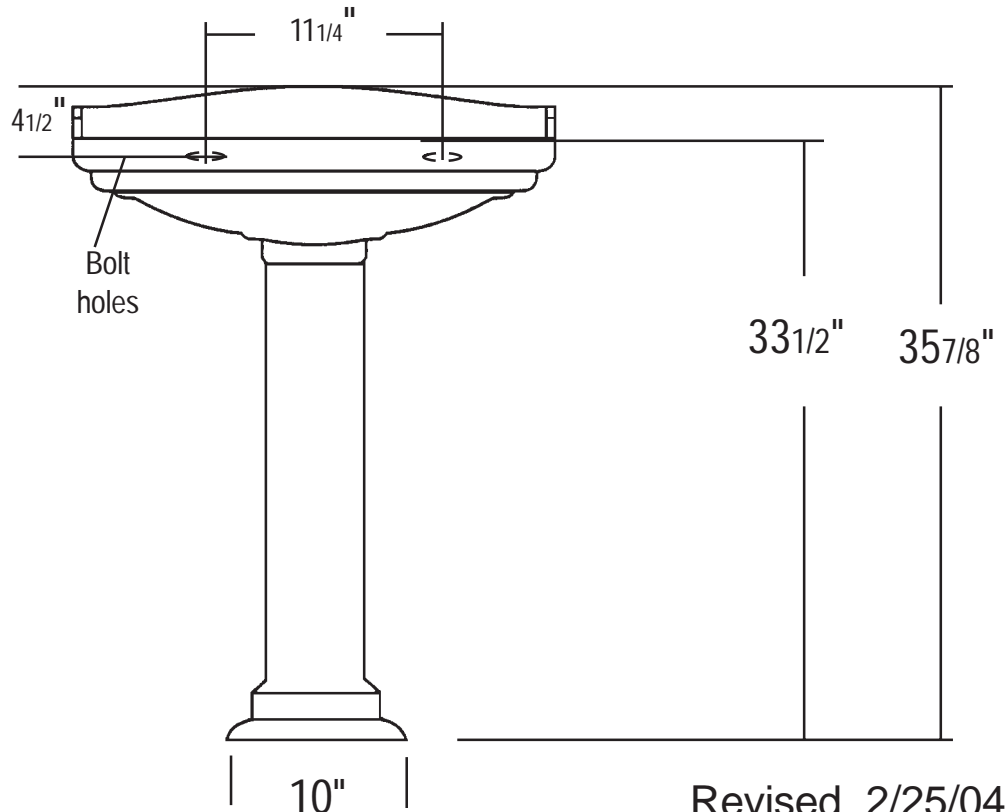

ETP English Turn Petite Pedestal Lavatory Vitreous China

Overall: 23⁵/₈" x 17⁷/₈" X 35⁷/₈"

Bowl: 19¹/₄" x 11¹/₂"

Pedestal is open to the floor

Pedestal Height 27"

Pedestal Footprint: 10¹/₂" Front to back

10" Left to Right

Wall to front of column: 13"

Drain hole diameter 1²³/₃₂", +/- 3/32"
(1⁵/₈" to 1¹³/₁₆")

Revised 2/25/04