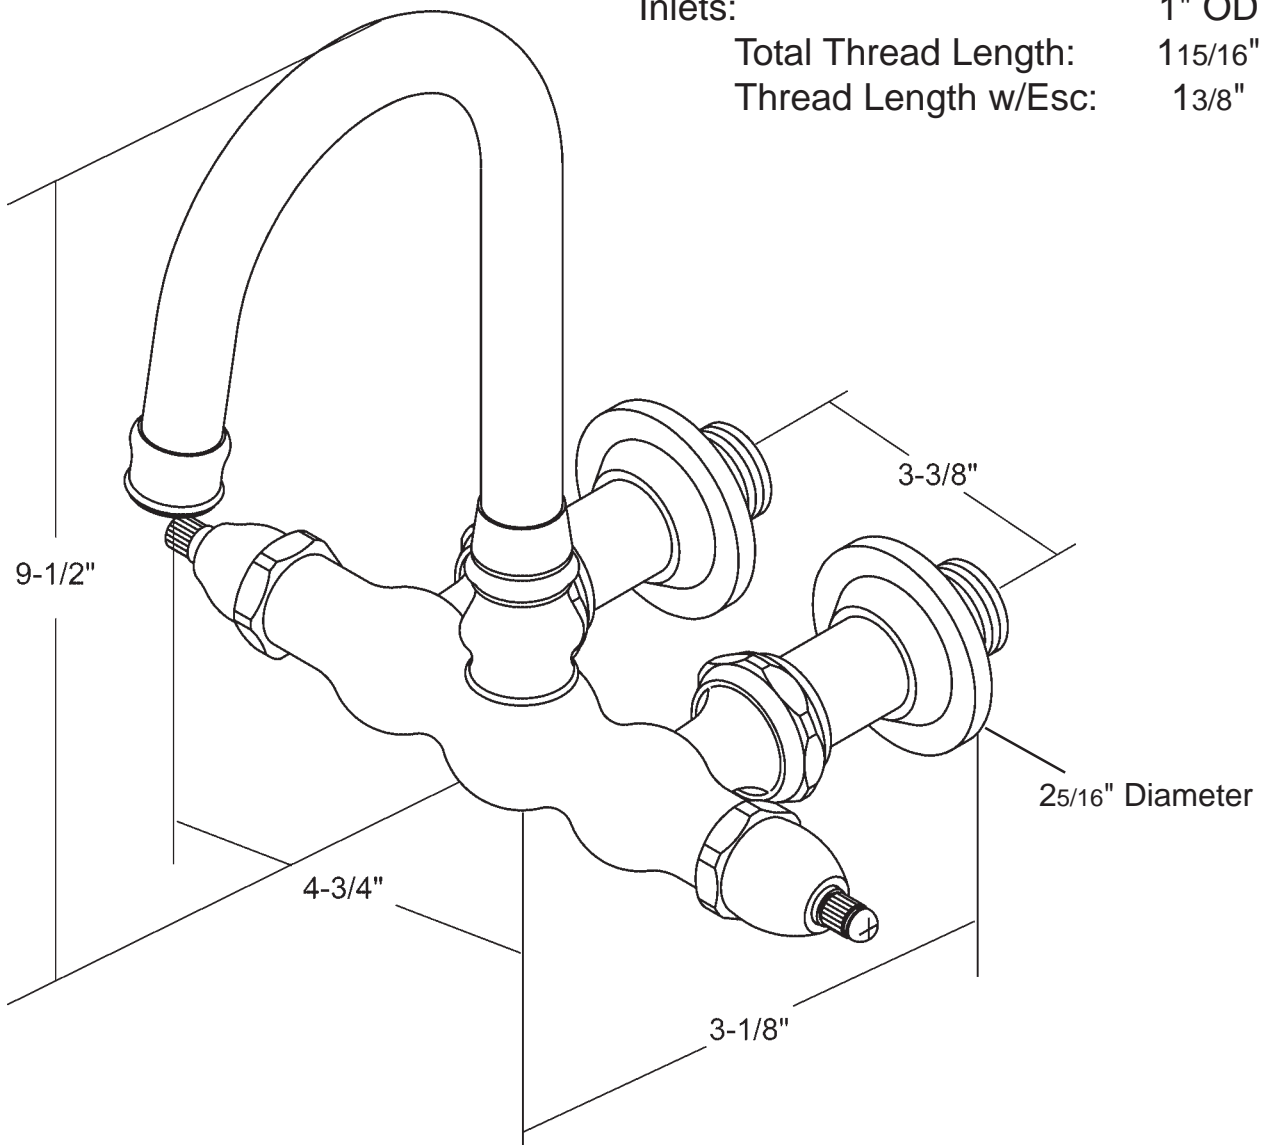

# Specification for **TW57 - TW59**

For Tubwall Mount Only  
1/4" Turn Washerless Cartridges

Flow Rate : 6 GPM @ 60 PSI

Inlets:	1" OD
Total Thread Length:	1 15/16"
Thread Length w/Esc:	1 3/8"

Revised 1/15/03